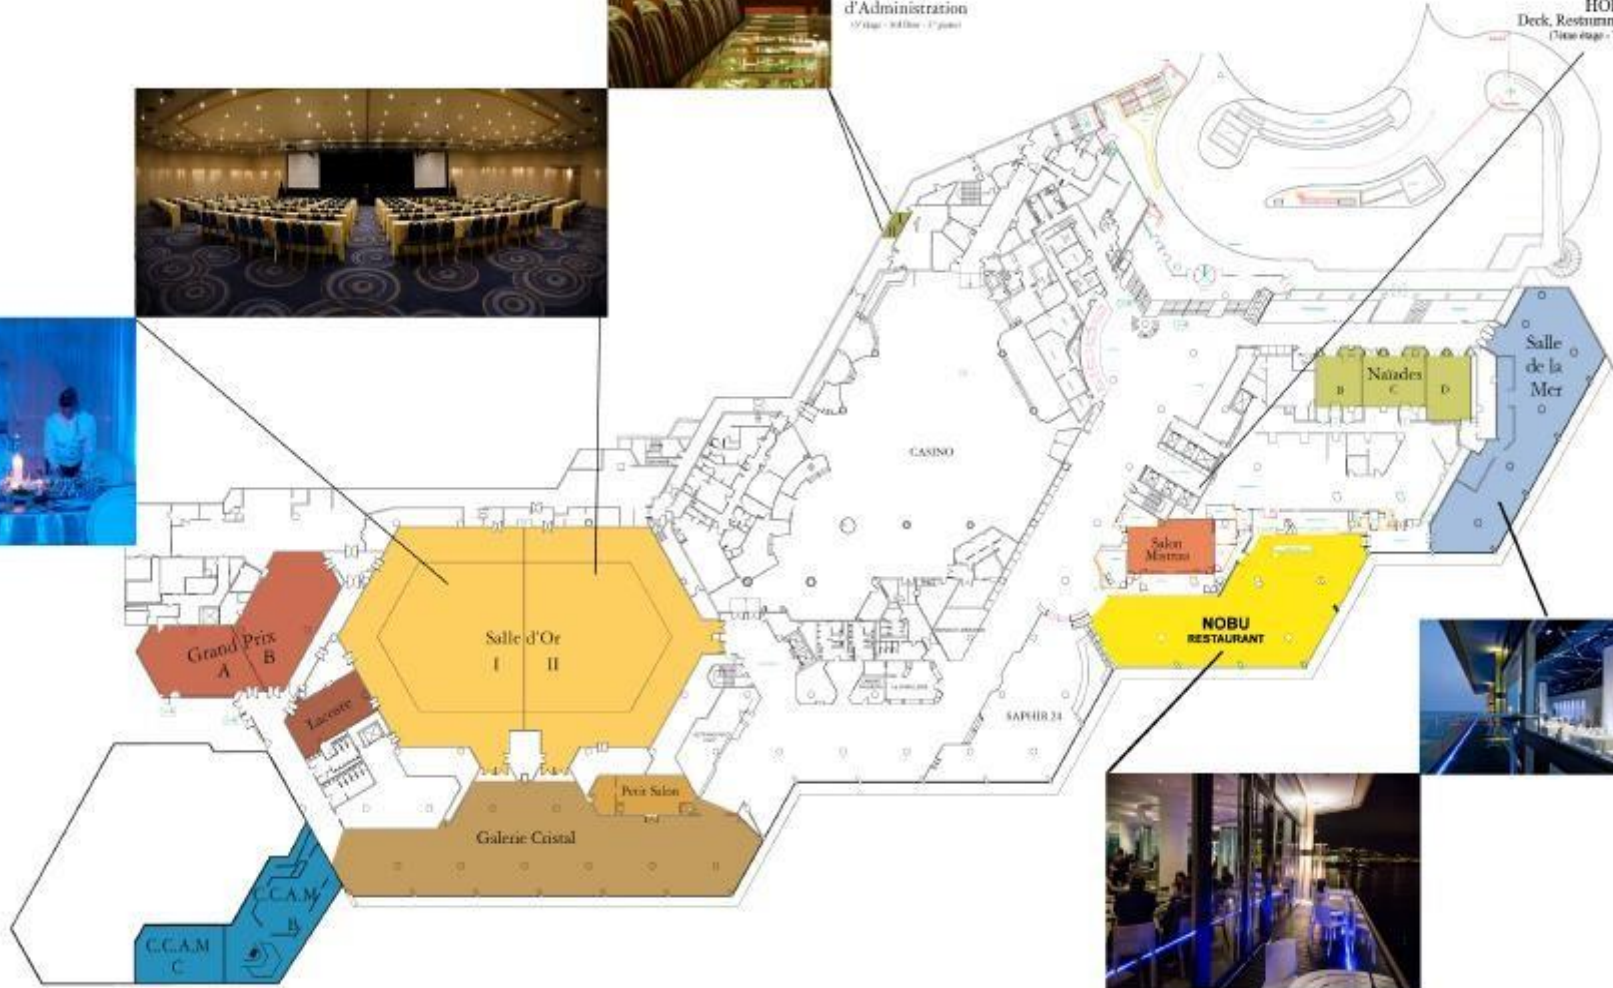

TELL ONLY YOUR BEST FRIENDS

Conseil
d'Administration
(1700sq - 800se - 1^{er} piano)

Festival I - II
(1000sq - 1st Floor - 1^{er} piano)

HORIZON
Deck, Restaurant & Champagne Bar
(1000sq - 7th Floor - 7^{ème} piano)

Fairmont
MONTE CARLO

Fairmont
MONTE CARLO

Fairmont
MONTE CARLO

Fairmont
MONTE CARLO

Fairmont
MONTE CARLO

PRIVATE DINING
Since 1975
FAIRMONT MONTE CARLO

Fairmont
MONTE CARLO

Fairmont
MONTE CARLO