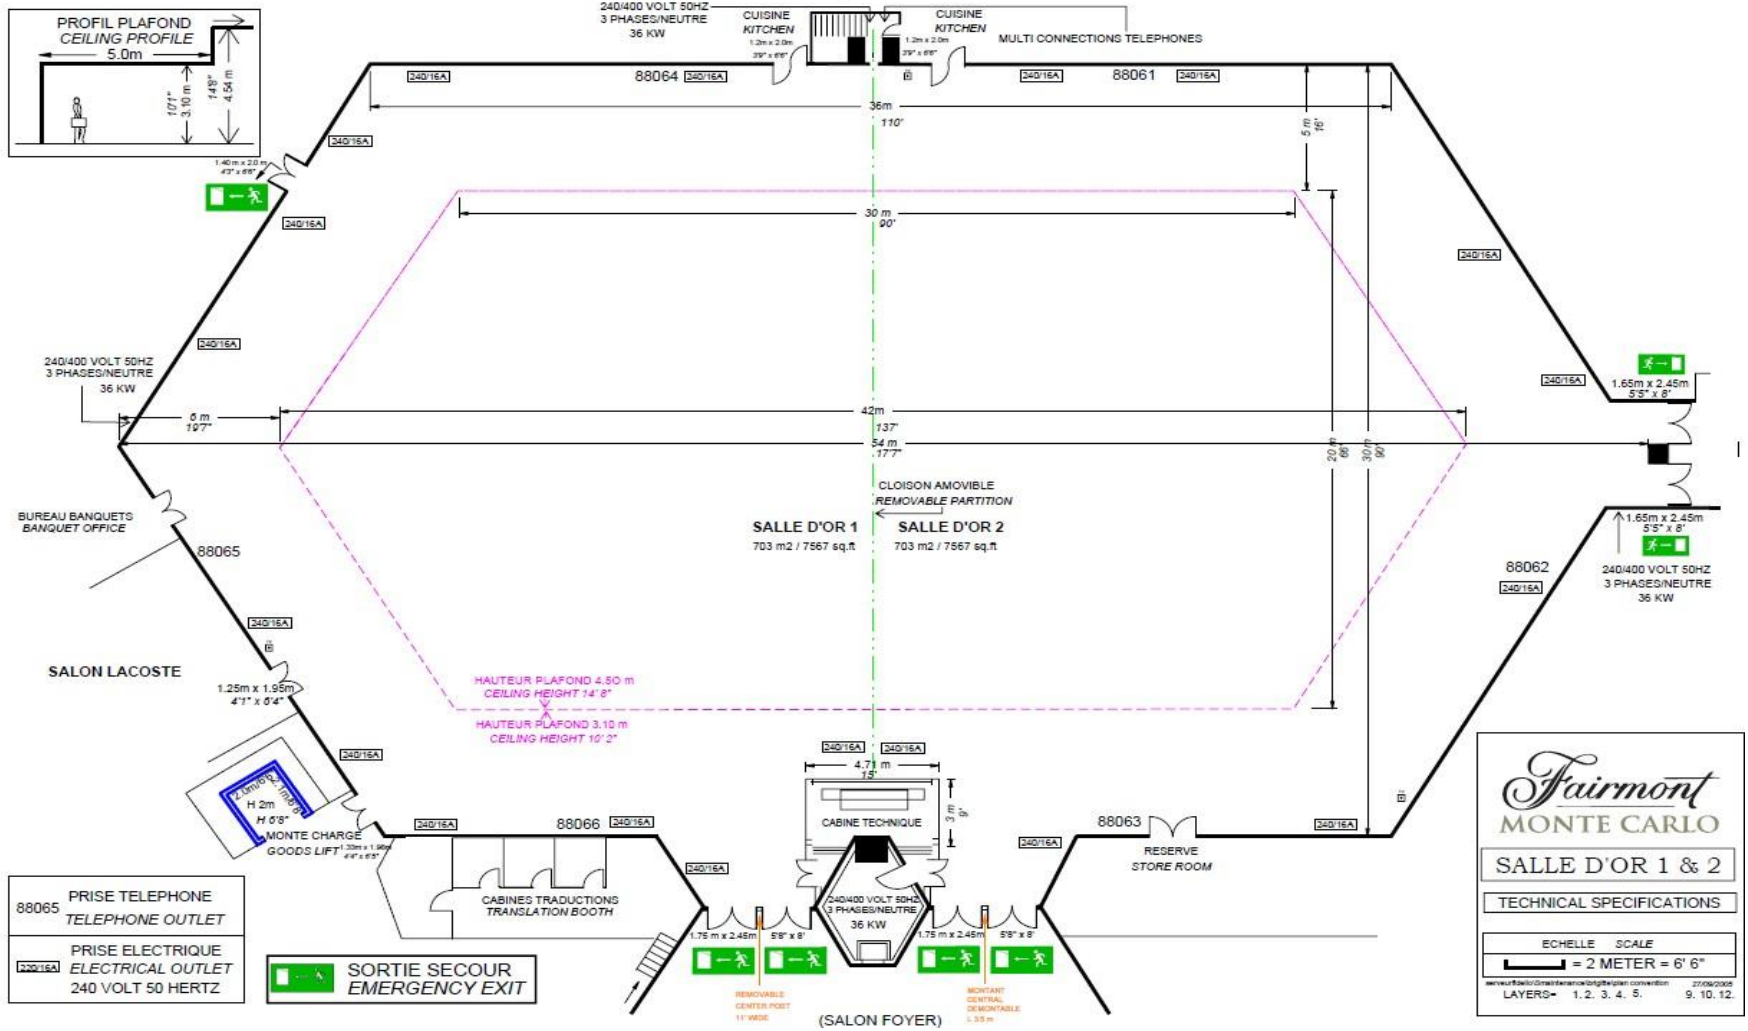

TELL ONLY YOUR BEST FRIENDS

Conseil
d'Administration
(1700sq - 800se - 1^{er} piano)

Festival I - II
(1000sq - 1st Floor - 1^{er} piano)

HORIZON
Deck, Restaurant & Champagne Bar
(1000sq - 7th Floor - 7^{ème} piano)

Fairmont
MONTE CARLO

Fairmont
MONTE CARLO

Fairmont
MONTE CARLO

Fairmont
MONTE CARLO

Fairmont
MONTE CARLO

PRIVATE DINING
Since 1975
FAIRMONT MONTE CARLO

Fairmont
MONTE CARLO

Fairmont
MONTE CARLO