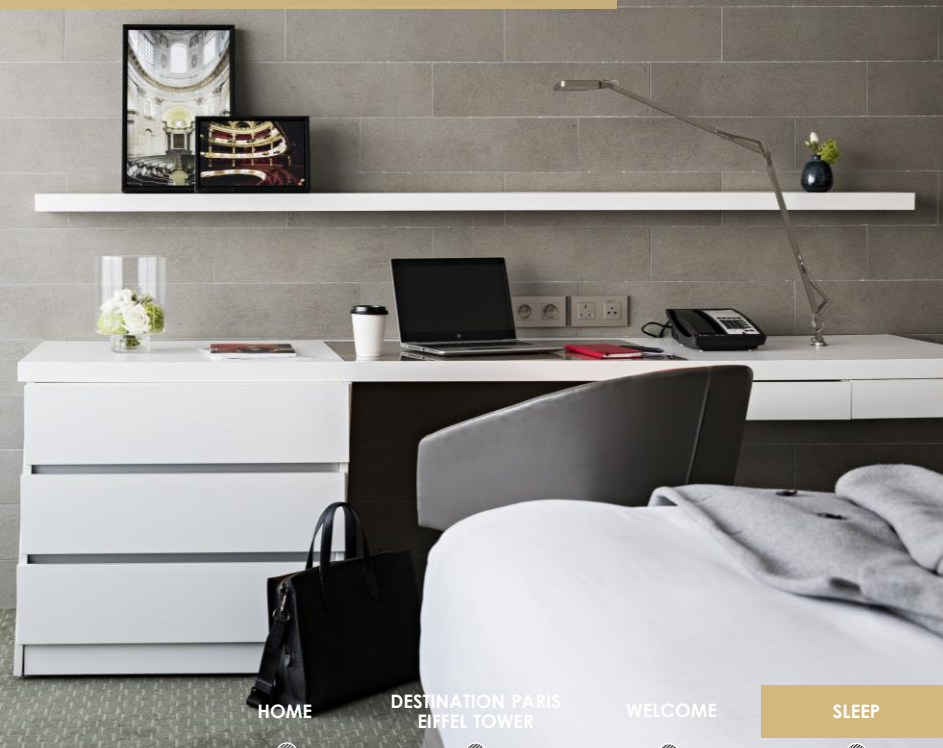

# SLEEP

**139 Deluxe rooms with Eiffel Tower and Trocadero view from the balcony**  
From 32sqm | 345sqft

HOME

DESTINATION PARIS  
EIFFEL TOWER

WELCOME

SLEEP

MEET

EAT