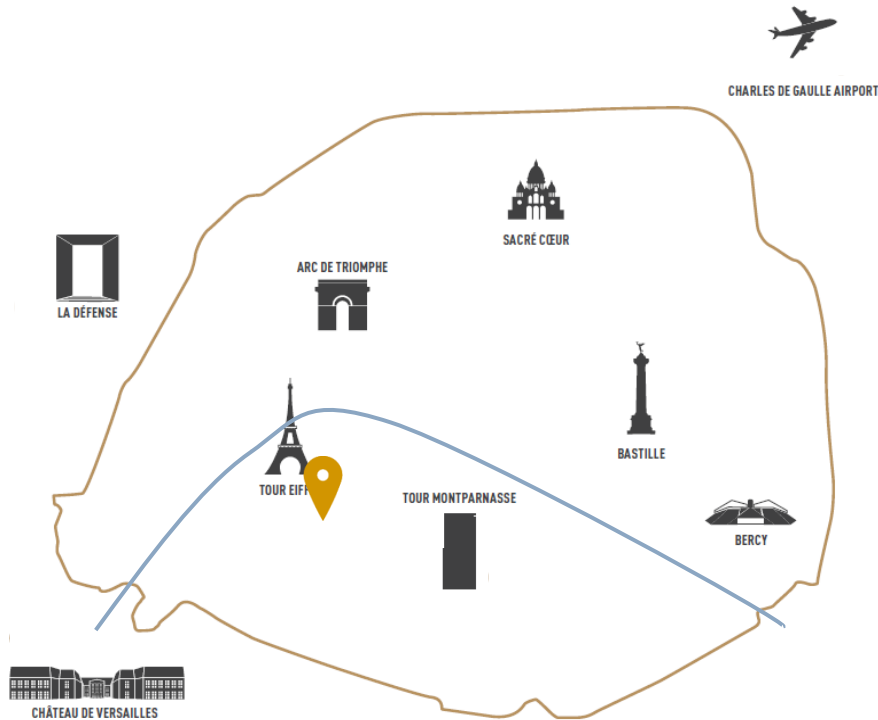

HOME

DESTINATION PARIS  
EIFFEL TOWER

WELCOME

SLEEP

MEET

EAT

PLAY

CONTACTS

# WELCOME TO PULLMAN PARIS EIFFEL TOWER

Orly : 30 min\*  
Roissy CDG : 45 min\*

Gare de Lyon, Gare St  
Lazare & Gare du  
Nord : 25-30 min\*\*

Train RER line C  
3 min walk

Montparnasse Train  
Station : 15 min\*\*

# DESTINATION PARIS EIFFEL TOWER

**EIFFEL TOWER & CHAMPS DE MARS**  
3 min walk

**SHOPPING MALL BEAUGRENELLE**  
15 min walk

**CRUISE ON THE RIVER SEINE**  
7 min walk

**ARC DE TRIOMPHE & THE CHAMPS-ÉLYSÉES** – 20 min