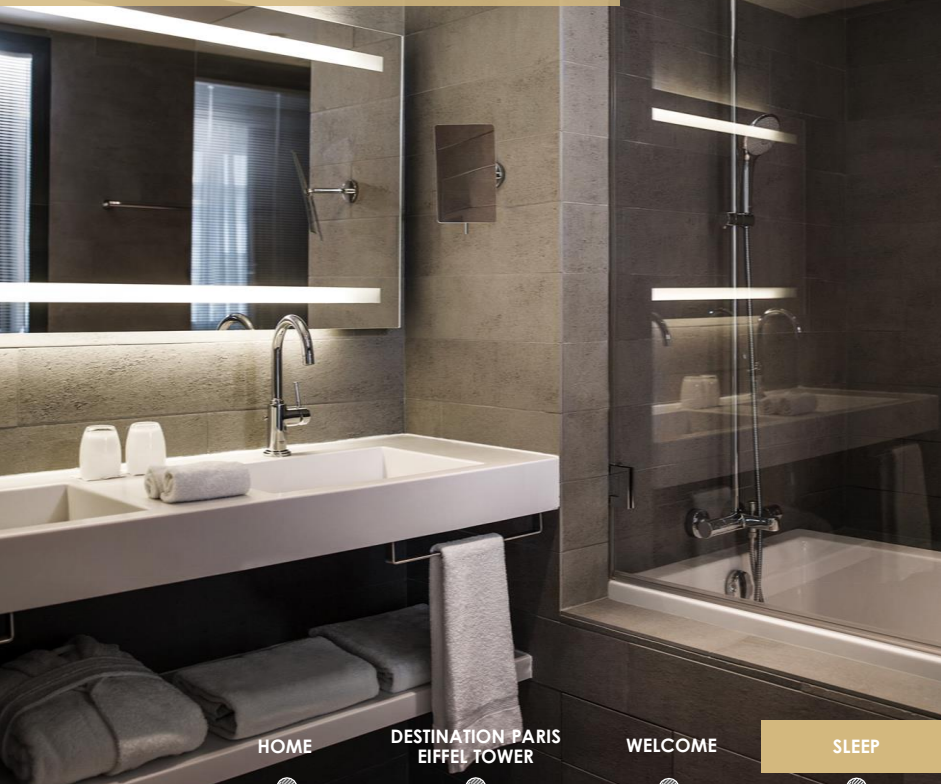

# SLEEP

430 ROOMS | 95 TWIN ROOMS

From 26sqm | 280sqft

HOME

DESTINATION PARIS  
EIFFEL TOWER

WELCOME

SLEEP

MEET