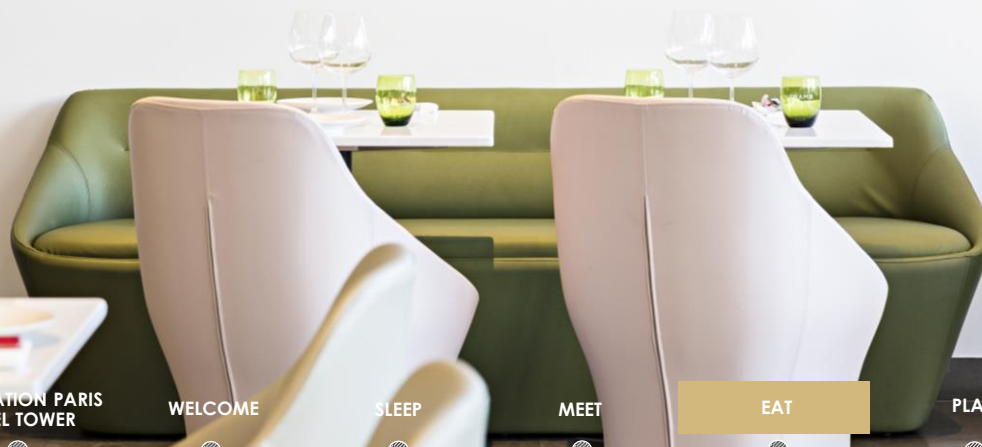

HOME

DESTINATION PARIS  
EIFFEL TOWER

WELCOME

SLEEP

MEET

EAT

PLAY

CONTACTS

# EAT

## FRAME BRASSERIE AND BAR

Californian style dishes with products from the organic garden of the hotel

BRUNCH ON SUNDAYS | AFTERWORKS ON THURSDAYS

PRIVATIZATION ON REQUEST

SEATING CAPACITY OF 170 | 85 SEATED PEOPLE WITH RESPECT OF SOCIAL DISTANCING