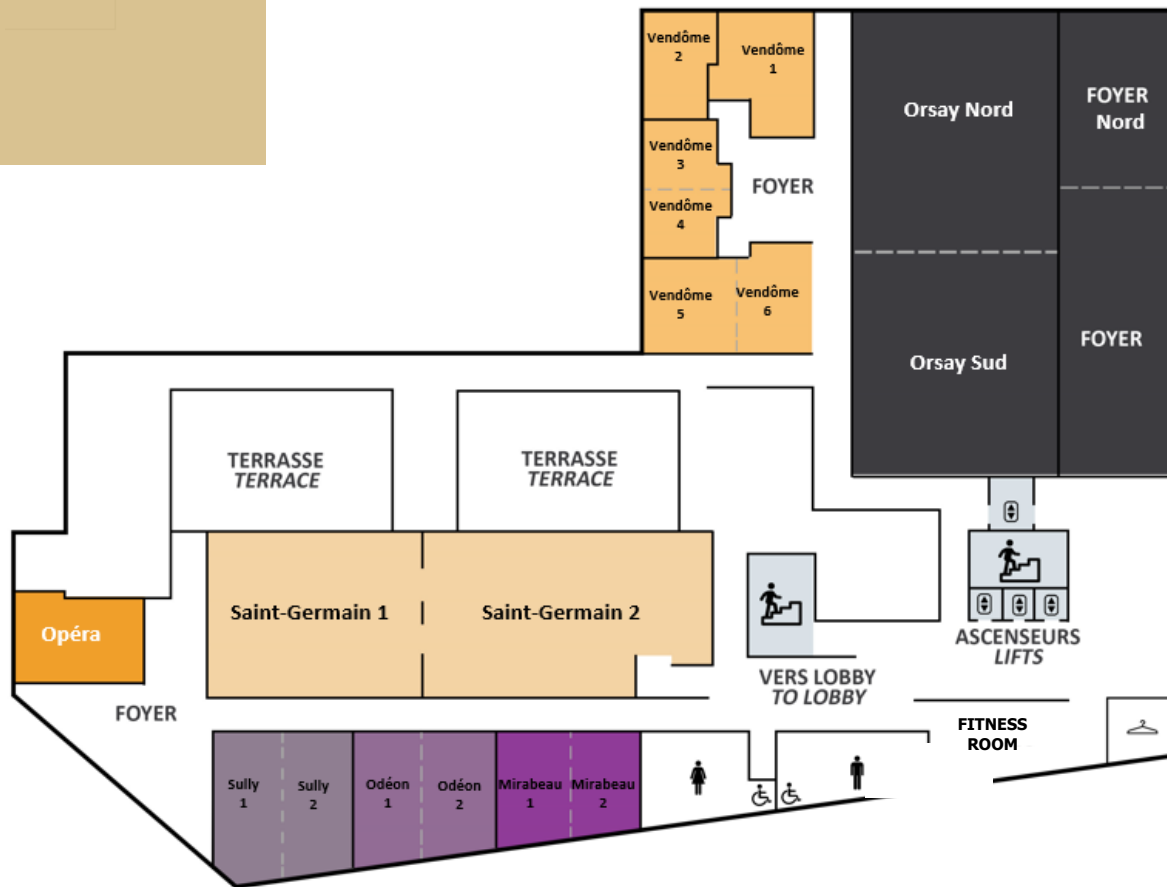

# MEET

2 200sqm/23 680sqft for tailor-made meetings & events

24 modular meetings rooms from 16sqm/172sqft to 430sqm/4630sqft

- Orsay room : ballroom up to 430sqm/4630sqft | 6,5m ceiling height | up to 400 people in theater style (around 200 people with respect of social distancing)
- Trocadero room : An exceptional plenary room, for unforgettable moments with a unique 180° view overlooking the Eiffel Tower and all the main monuments of Paris. A 280sq/3015sqft modular room | up to 170 people in theater (around 85 people with respect of social distancing)
- L'Appart' : a modular and hybrid 185sqm/1990sqft room with balconies to stimulate creativity and encourage sharing | up to 35 people in cabaret (around 17 people with respect of social distancing)

## DISCOVER OUR MEETING ROOMS :

GROUND  
FLOOR

TROCADERO  
VIEW

EIFFEL TOWER  
VIEW

HOME

DESTINATION PARIS  
EIFFEL TOWER

WELCOME

SLEEP

## GROUND FLOOR

HOME

DESTINATION PARIS  
EIFFEL TOWER

WELCOME

SLEEP

MEET

EAT

PLAY