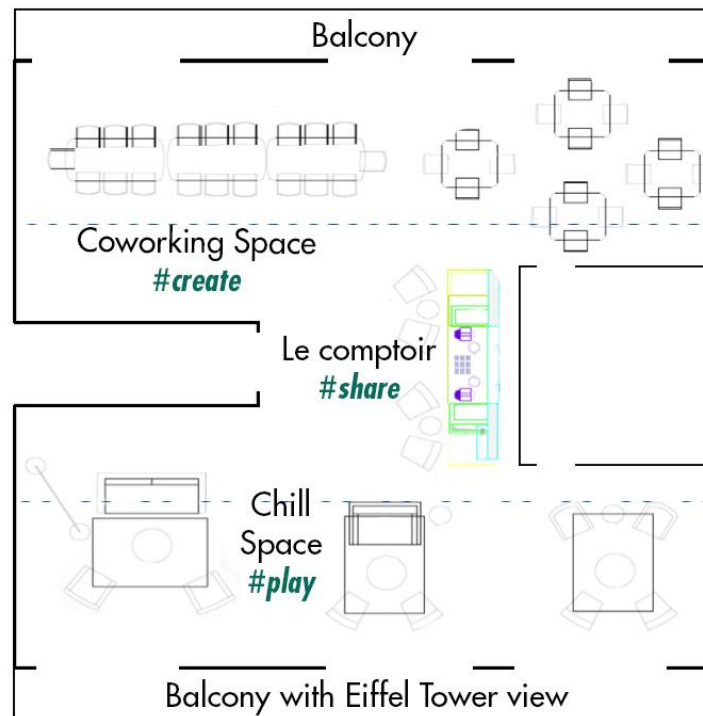

### MEETING ROOM CAPACITIES

# WITH RESPECT OF SOCIAL DISTANCING

1M BETWEEN EACH PARTICIPANT AND WEARING OF THE MASK MANDATORY

ROOM	SURFACE (M <sup>2</sup> )	 THEATER	 CLASSROOM	 U-SHAPE	 CABARET	 BANQUET ROUNDS	 BOARDROOM
<b>GARDEN FLOOR</b>							
Vendôme 1	36	18	9	8	9	15	20
Vendôme 2	33	15	6	-	6	10	-
Vendôme 3	16	-	-	-	-	12	8
Vendôme 4	18	-	-	-	-	6	-
Vendôme 5	34	16	6	7	6	10	8
Vendôme 6	33	16	6	7	6	10	8
Vendôme 2+3	49	24	12	-	9	20	-
Vendôme 3+4	34	16	8	-	6	15	-
Vendôme 2+3+4	67	30	16	-	15	30	-
Vendôme 5+6	67	30	15	12	12	25	14
Sully 1+2	72	21	16	10	12	30	10
Odéon 1+2	48	24	10	8	12	20	9
Mirabeau 1+2	42	18	10	9	9	20	10
Opéra	45	-	-	-	-	-	-
Orsay	430	200	105	35	90	175	40
Foyer Orsay Nord	84	-	-	-	-	-	-

HOME

DESTINATION PARIS  
EIFFEL TOWER

WELCOME

SLEEP

MEET

EAT

PLAY

CONTACTS

# MEET

TROCADERO VIEW- 9<sup>TH</sup> FLOOR

HOME

DESTINATION PARIS  
EIFFEL TOWER

WELCOME

SLEEP

MEET

EAT