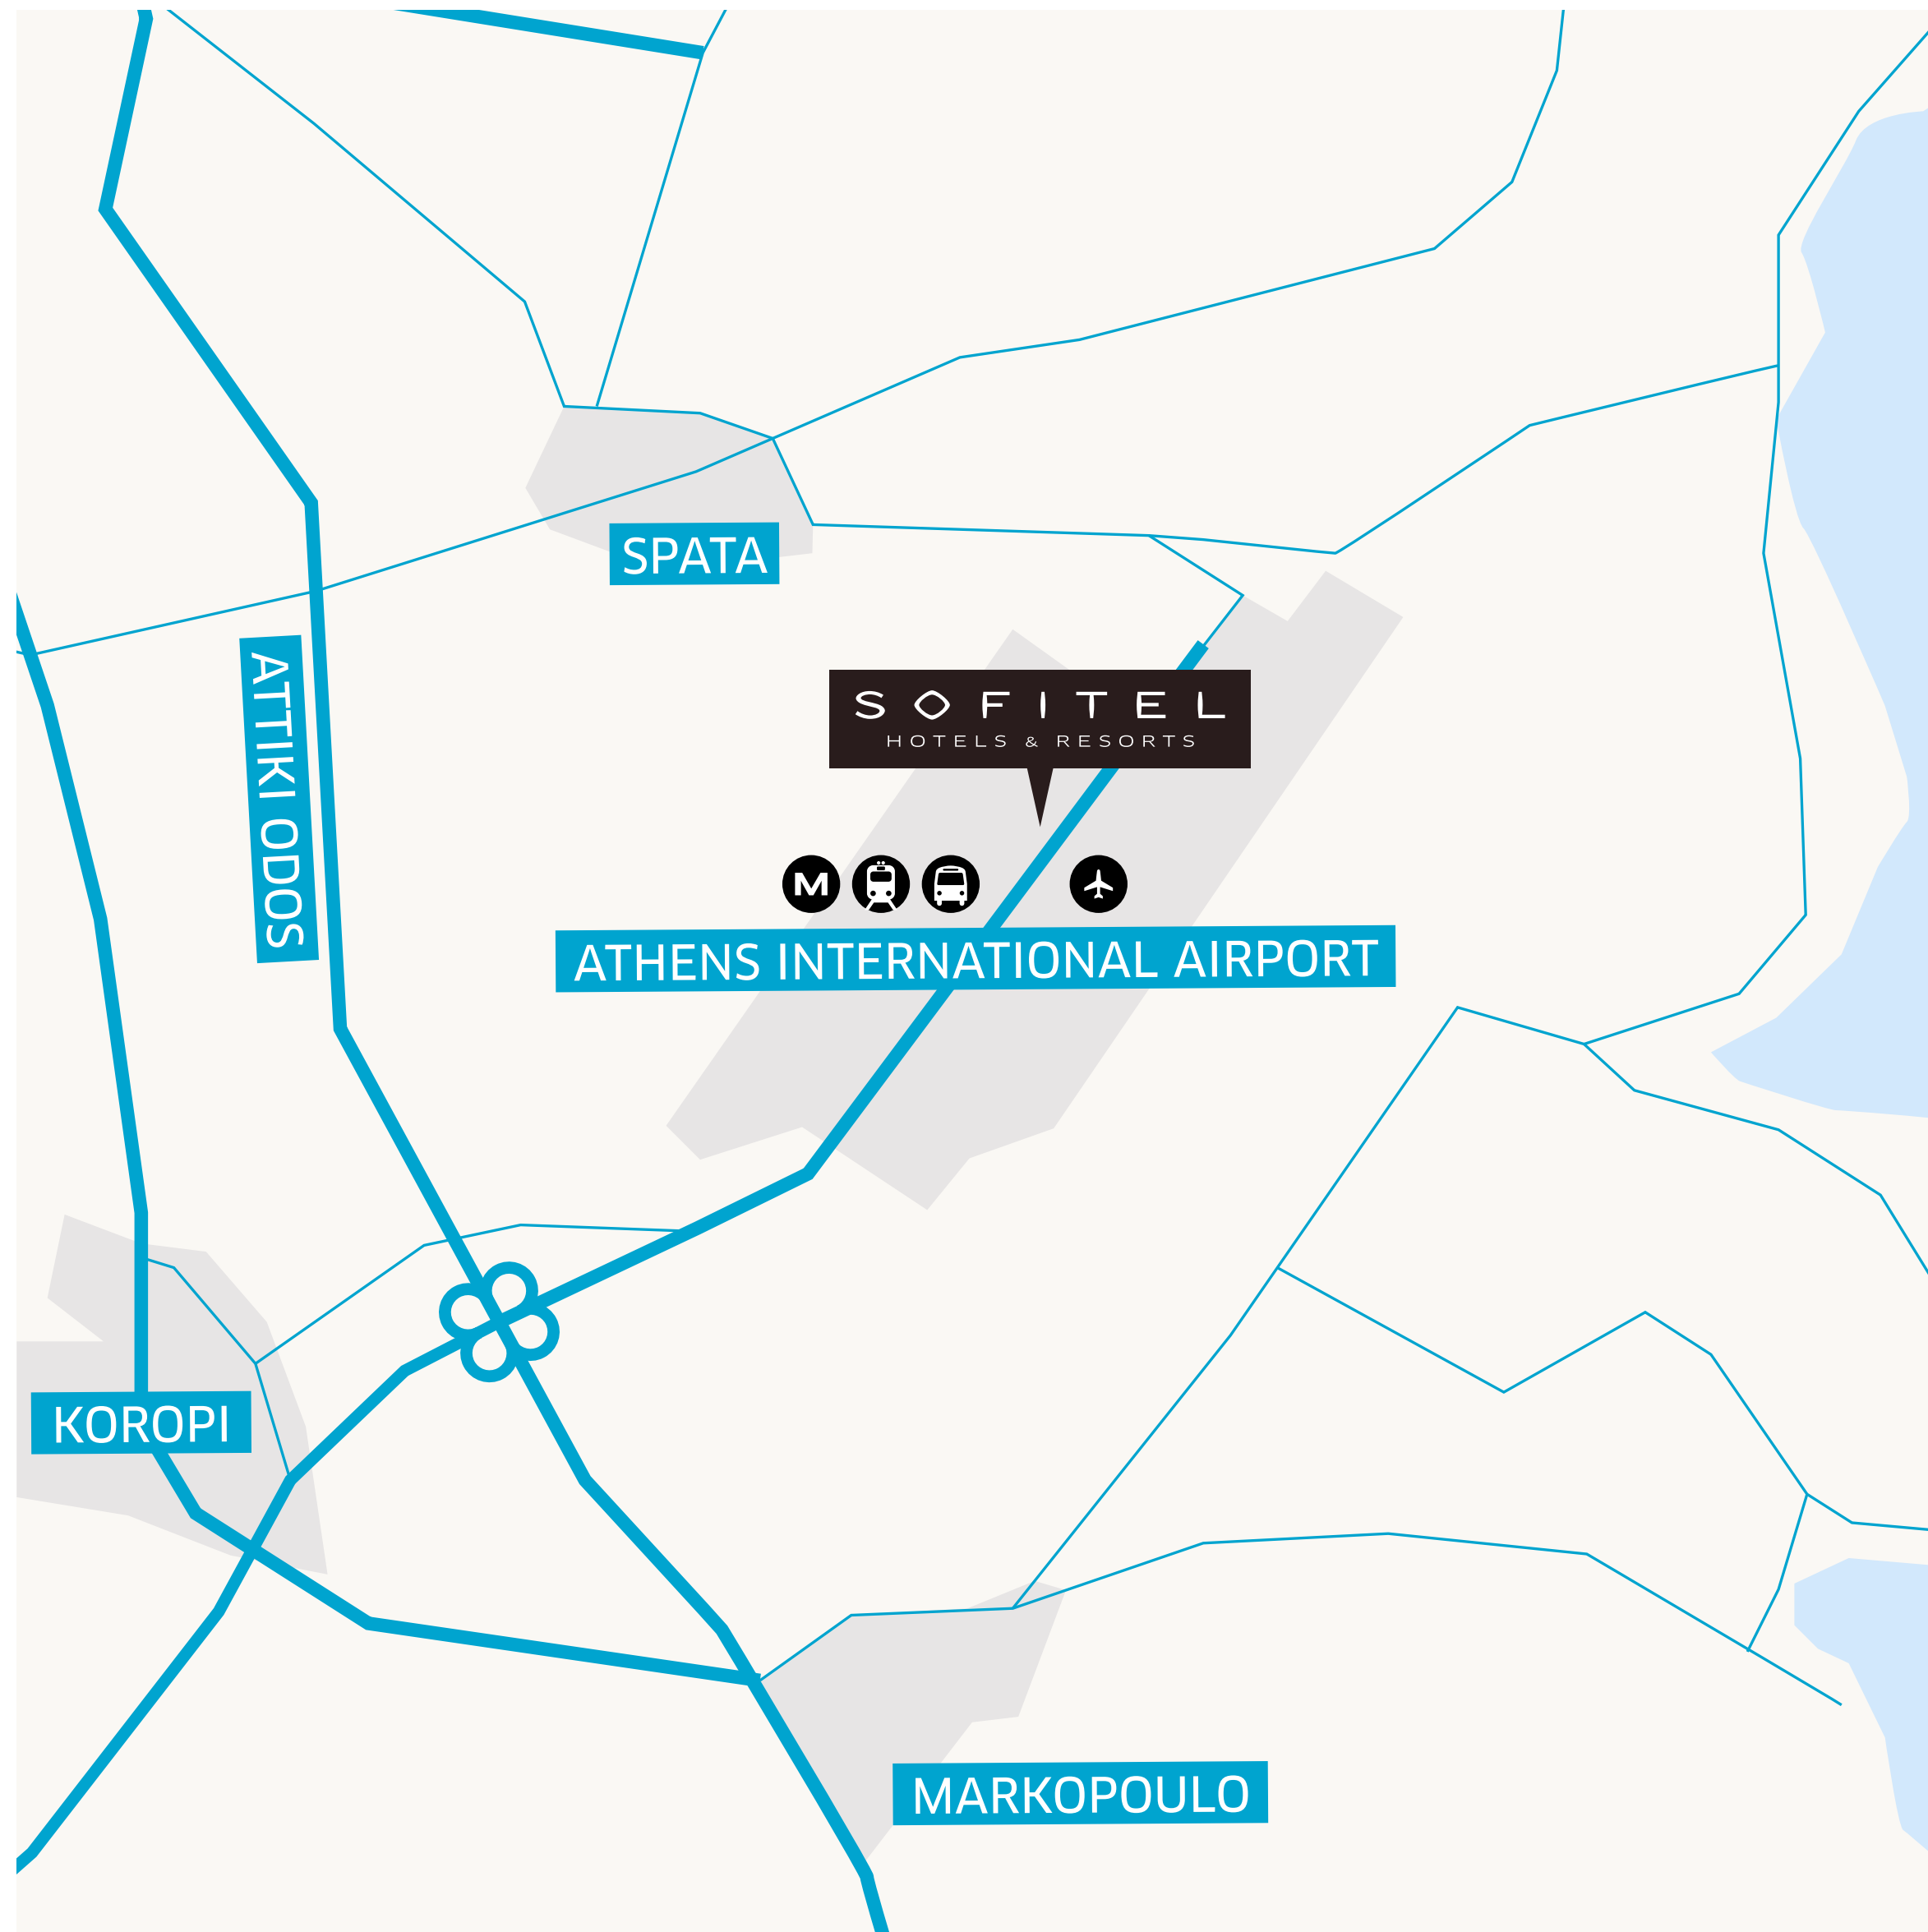

TRANSPORTATION

Athens International Airport **50 m**

Airport metro station **100 m**

Airport suburban railway station **100 m**

Airport bus station **50 m**

Athens city center / Acropolis **35 Km**

Nearest beach **10 min**

Piraeus port **52 Km**

Rafina port **27 Km**

Lavrio port **39 Km**

SOFITEL ATHENS AIRPORT

Athens International Airport - 19019 Spata / Athens, Greece

Tel. + 30 210 3544000

www.sofitel.com

www.accorhotels.com