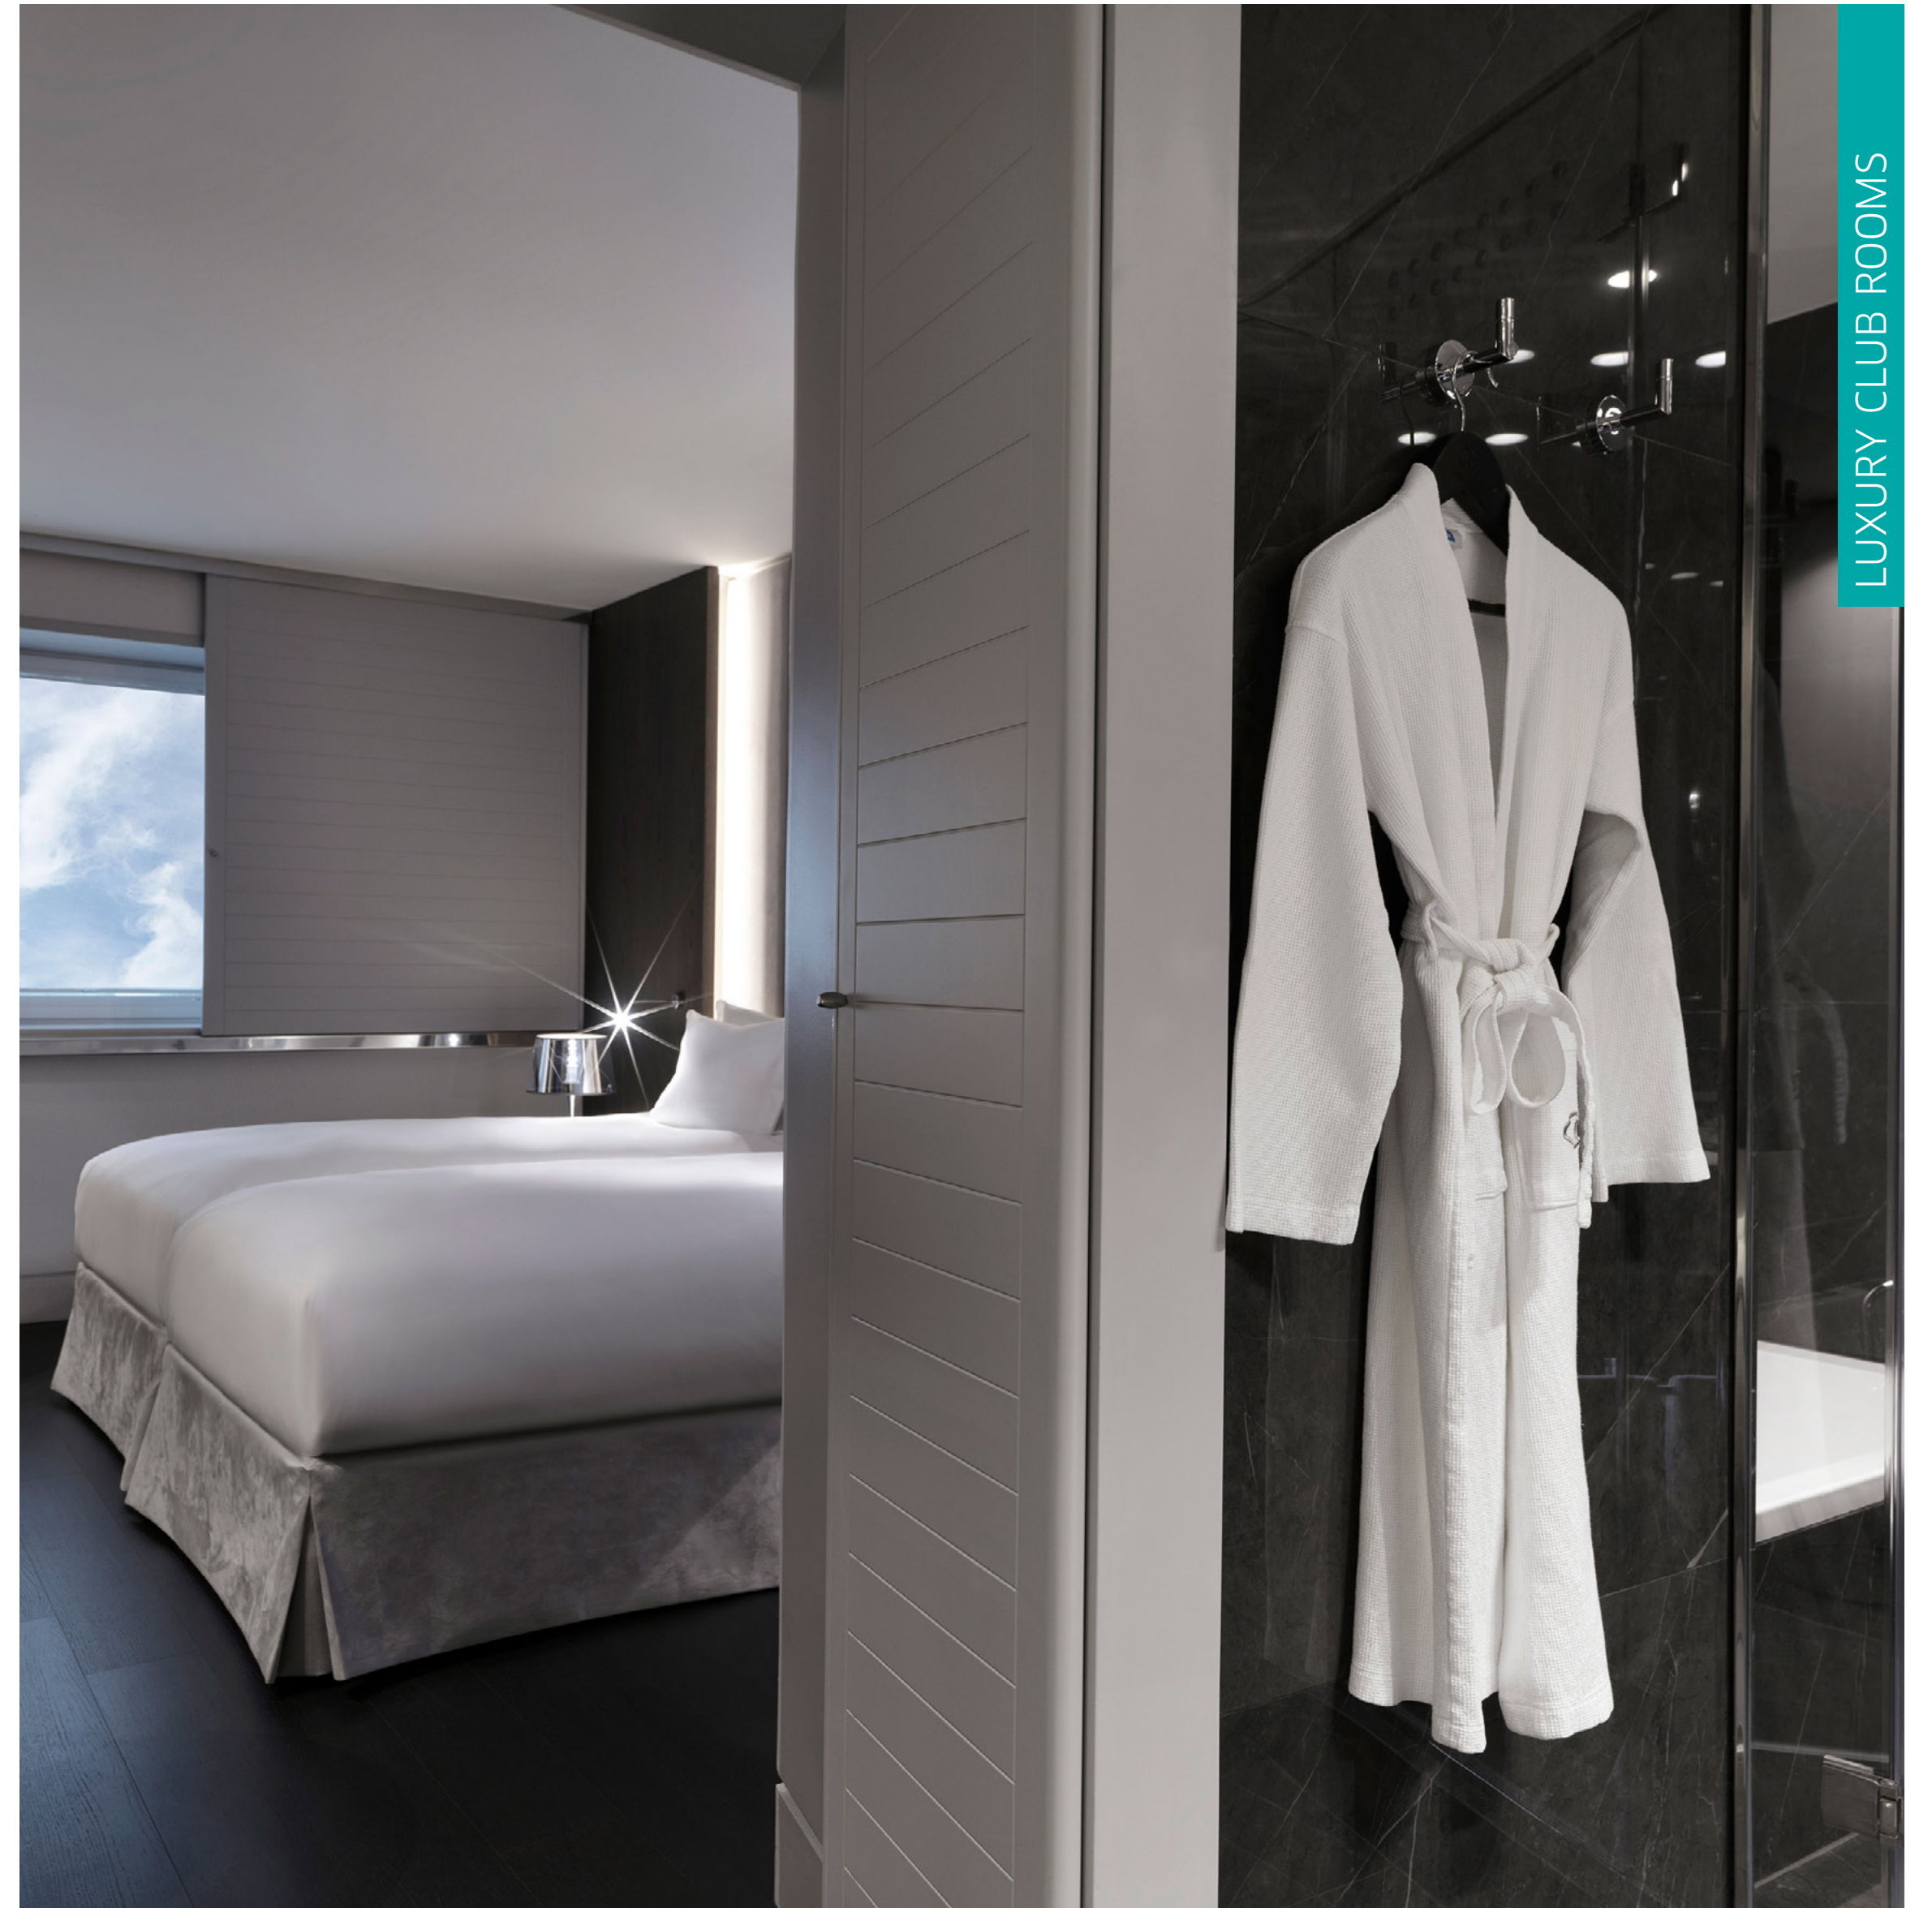

LUXURY CLUB ROOMS