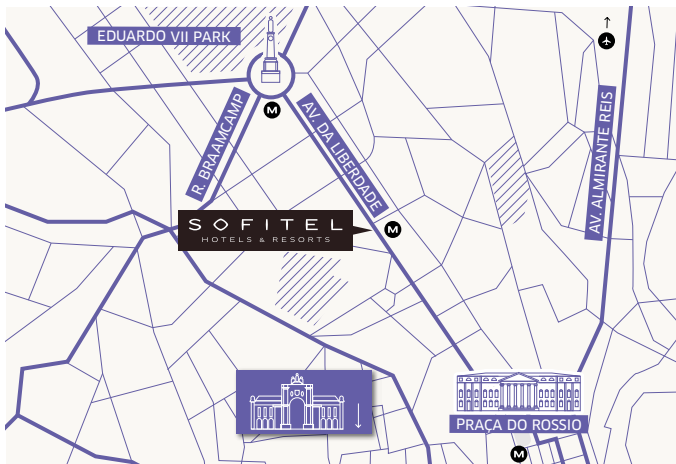

NEARBY

Famous sites Rossio, Praça do Comércio, Belém and Parque das Nações.

Museums Calouste Gulbenkian Museum, National Tile Museum and National Contemporary Art Museum.

Luxury shopping area

TRANSPORTS

-  Avenida Metro Station (30 m)
-  Lisbon International Airport (7.5 km)