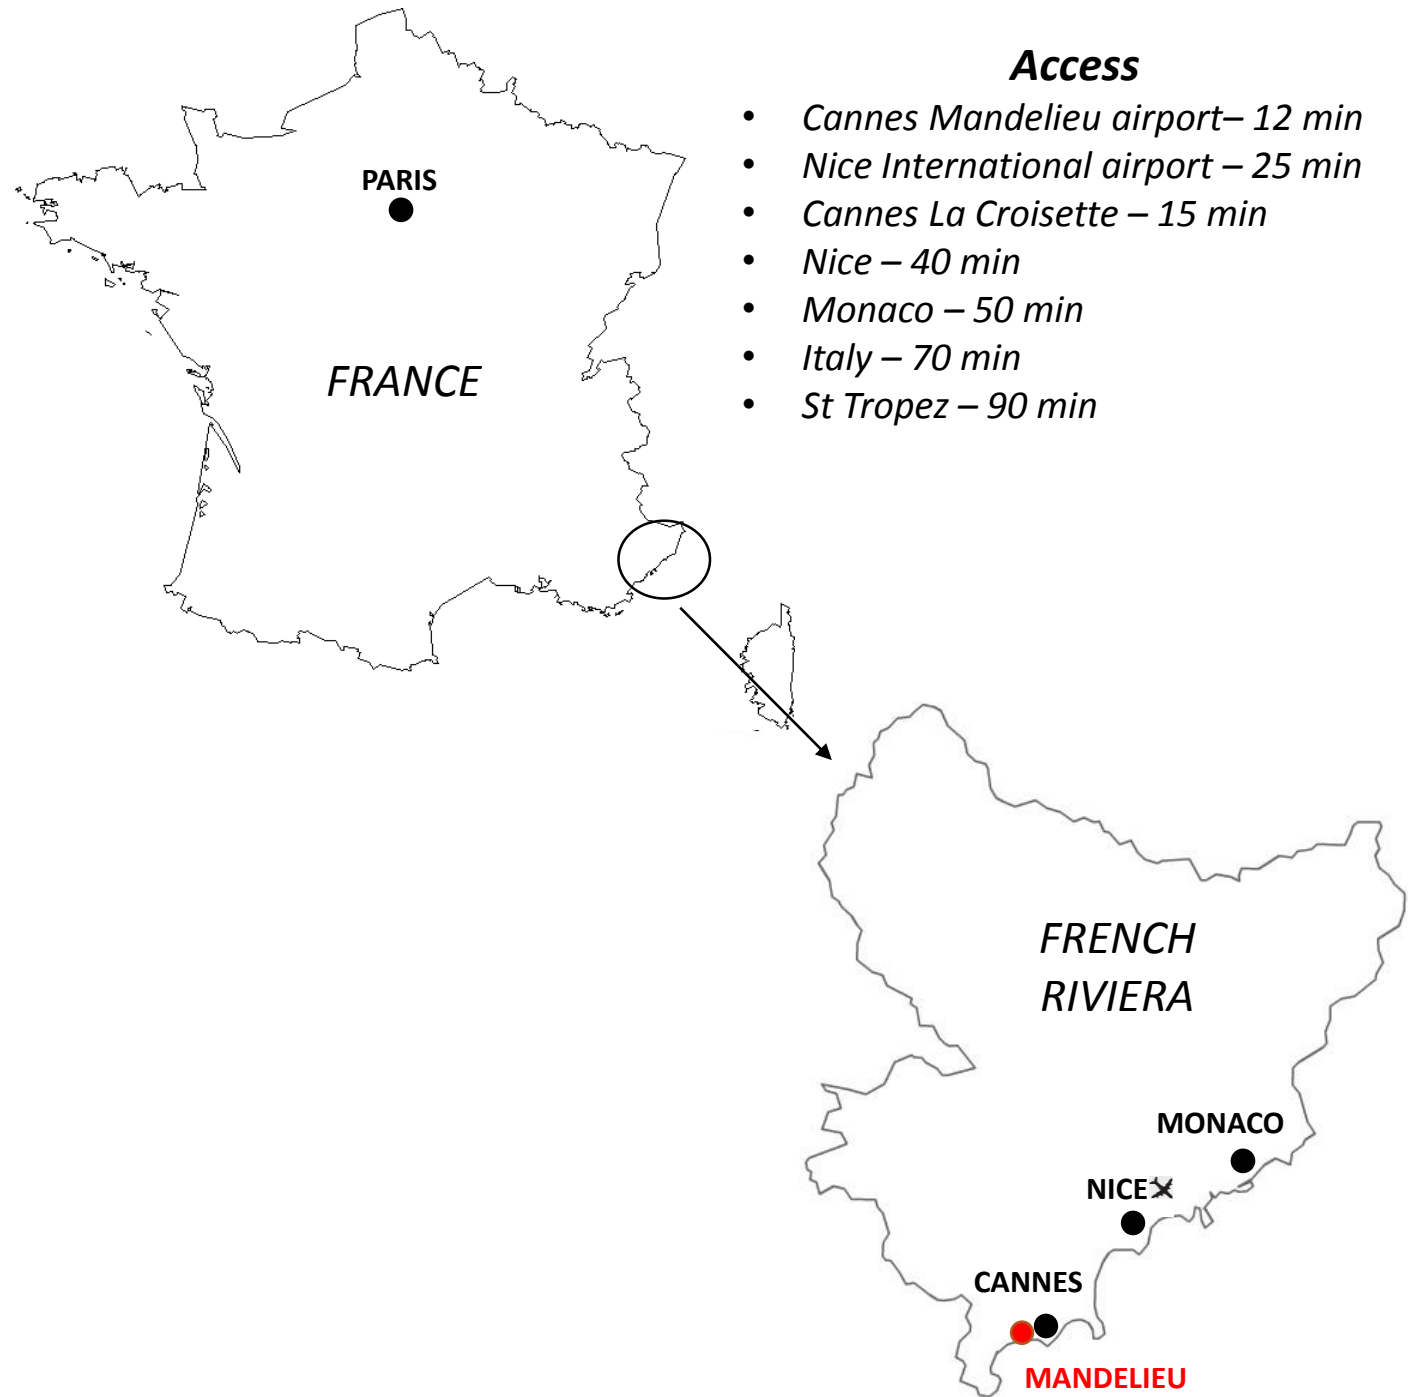

pullman
HOTELS AND RESORTS

CANNES MANDALIEU ROYAL CASINO

RAFFLES
 BANYAN TREE
 SOFITEL LEGEND
 Fairmont
 SO/

SOFITEL

onfinestay

RIXOS HOTELS
 mantis
 MGallery
 pullman
 swissôtel
 ANSARA
 25H Twenty Five Hours Hotel

MÖVENPICK HOTELS & RESORTS
 GRAND MERCURE
 华住酒店集团
 THE SEBEL
 adagio
 NOVOTEL
 Mercure

adagio
 MAMA SHELTER
 TRIBE
 ibis
 ibis STYLES
 ibis budget
 adagio

JOE & JOE
 greet
 hotelFT
 Thalassa

ACCOR

Leader of hospitality

Pullman Cannes Mandelieu Royal Casino

Localisation

Our DNA:

- 4* Hotel near Cannes with a panoramic view of Mediterranean sea and Lerins Island.
- Easy and rapid access : only 25 min away from the International Airport of Nice and 15 min away from the Croisette of Cannes.
- 1500 SQM of meeting rooms (19 adjustable rooms with one plenary room of 700 SQM)
- One F&B area reserved to for groups with a panoramic terrace in front of our swimming pool and Mediterranean sea
- Many activities such as incentives, sea activities, private nightclub, casino, golf, tennis,...
- Large and free parking

GRASSE

ILES DE LÉRINS

Pullman Cannes Mandelieu Royal Casino

Region

SAINT TROPEZ

FREJUS

VAR COUNTRY SIDE

Pullman Cannes Mandelieu Royal Casino