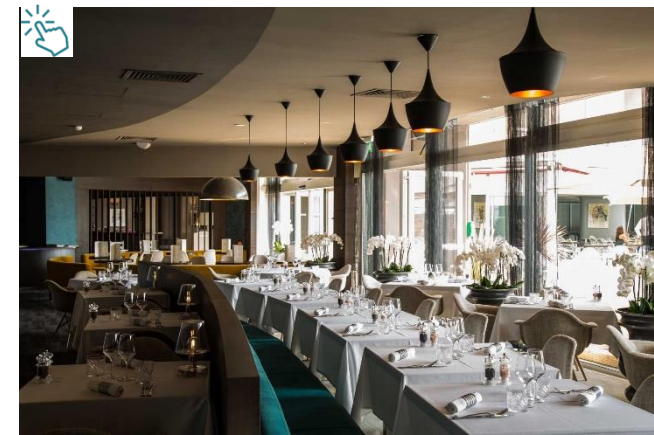

Pullman Cannes Mandelieu Royal Casino

The restaurant

Le Blue Lemon

- *Individual restaurant*
- *Chic & Casual*

MEDITERANEAN KITCHEN

SEA VIEW

Pullman Cannes Mandelieu Royal Casino
Royal Casino JOA & Nightclub Bay Club