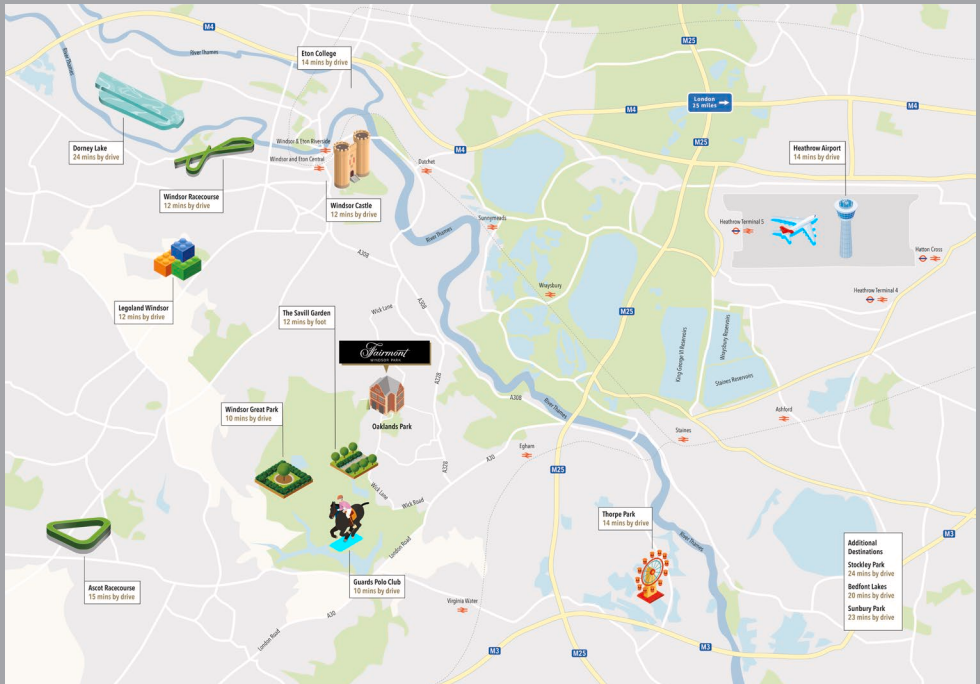

FABULOUS LOCATION

Fairmont Windsor Park
Bishopsgate Road
Englefield Green
TW20 0YL
United Kingdom

+44 20 8757 7404
sales.windsorpark@fairmont.com

fairmont-windsorpark.com

Scan the QR code and stay up to date
with our latest news and offers.

SUBSCRIBE

@fairmontwp