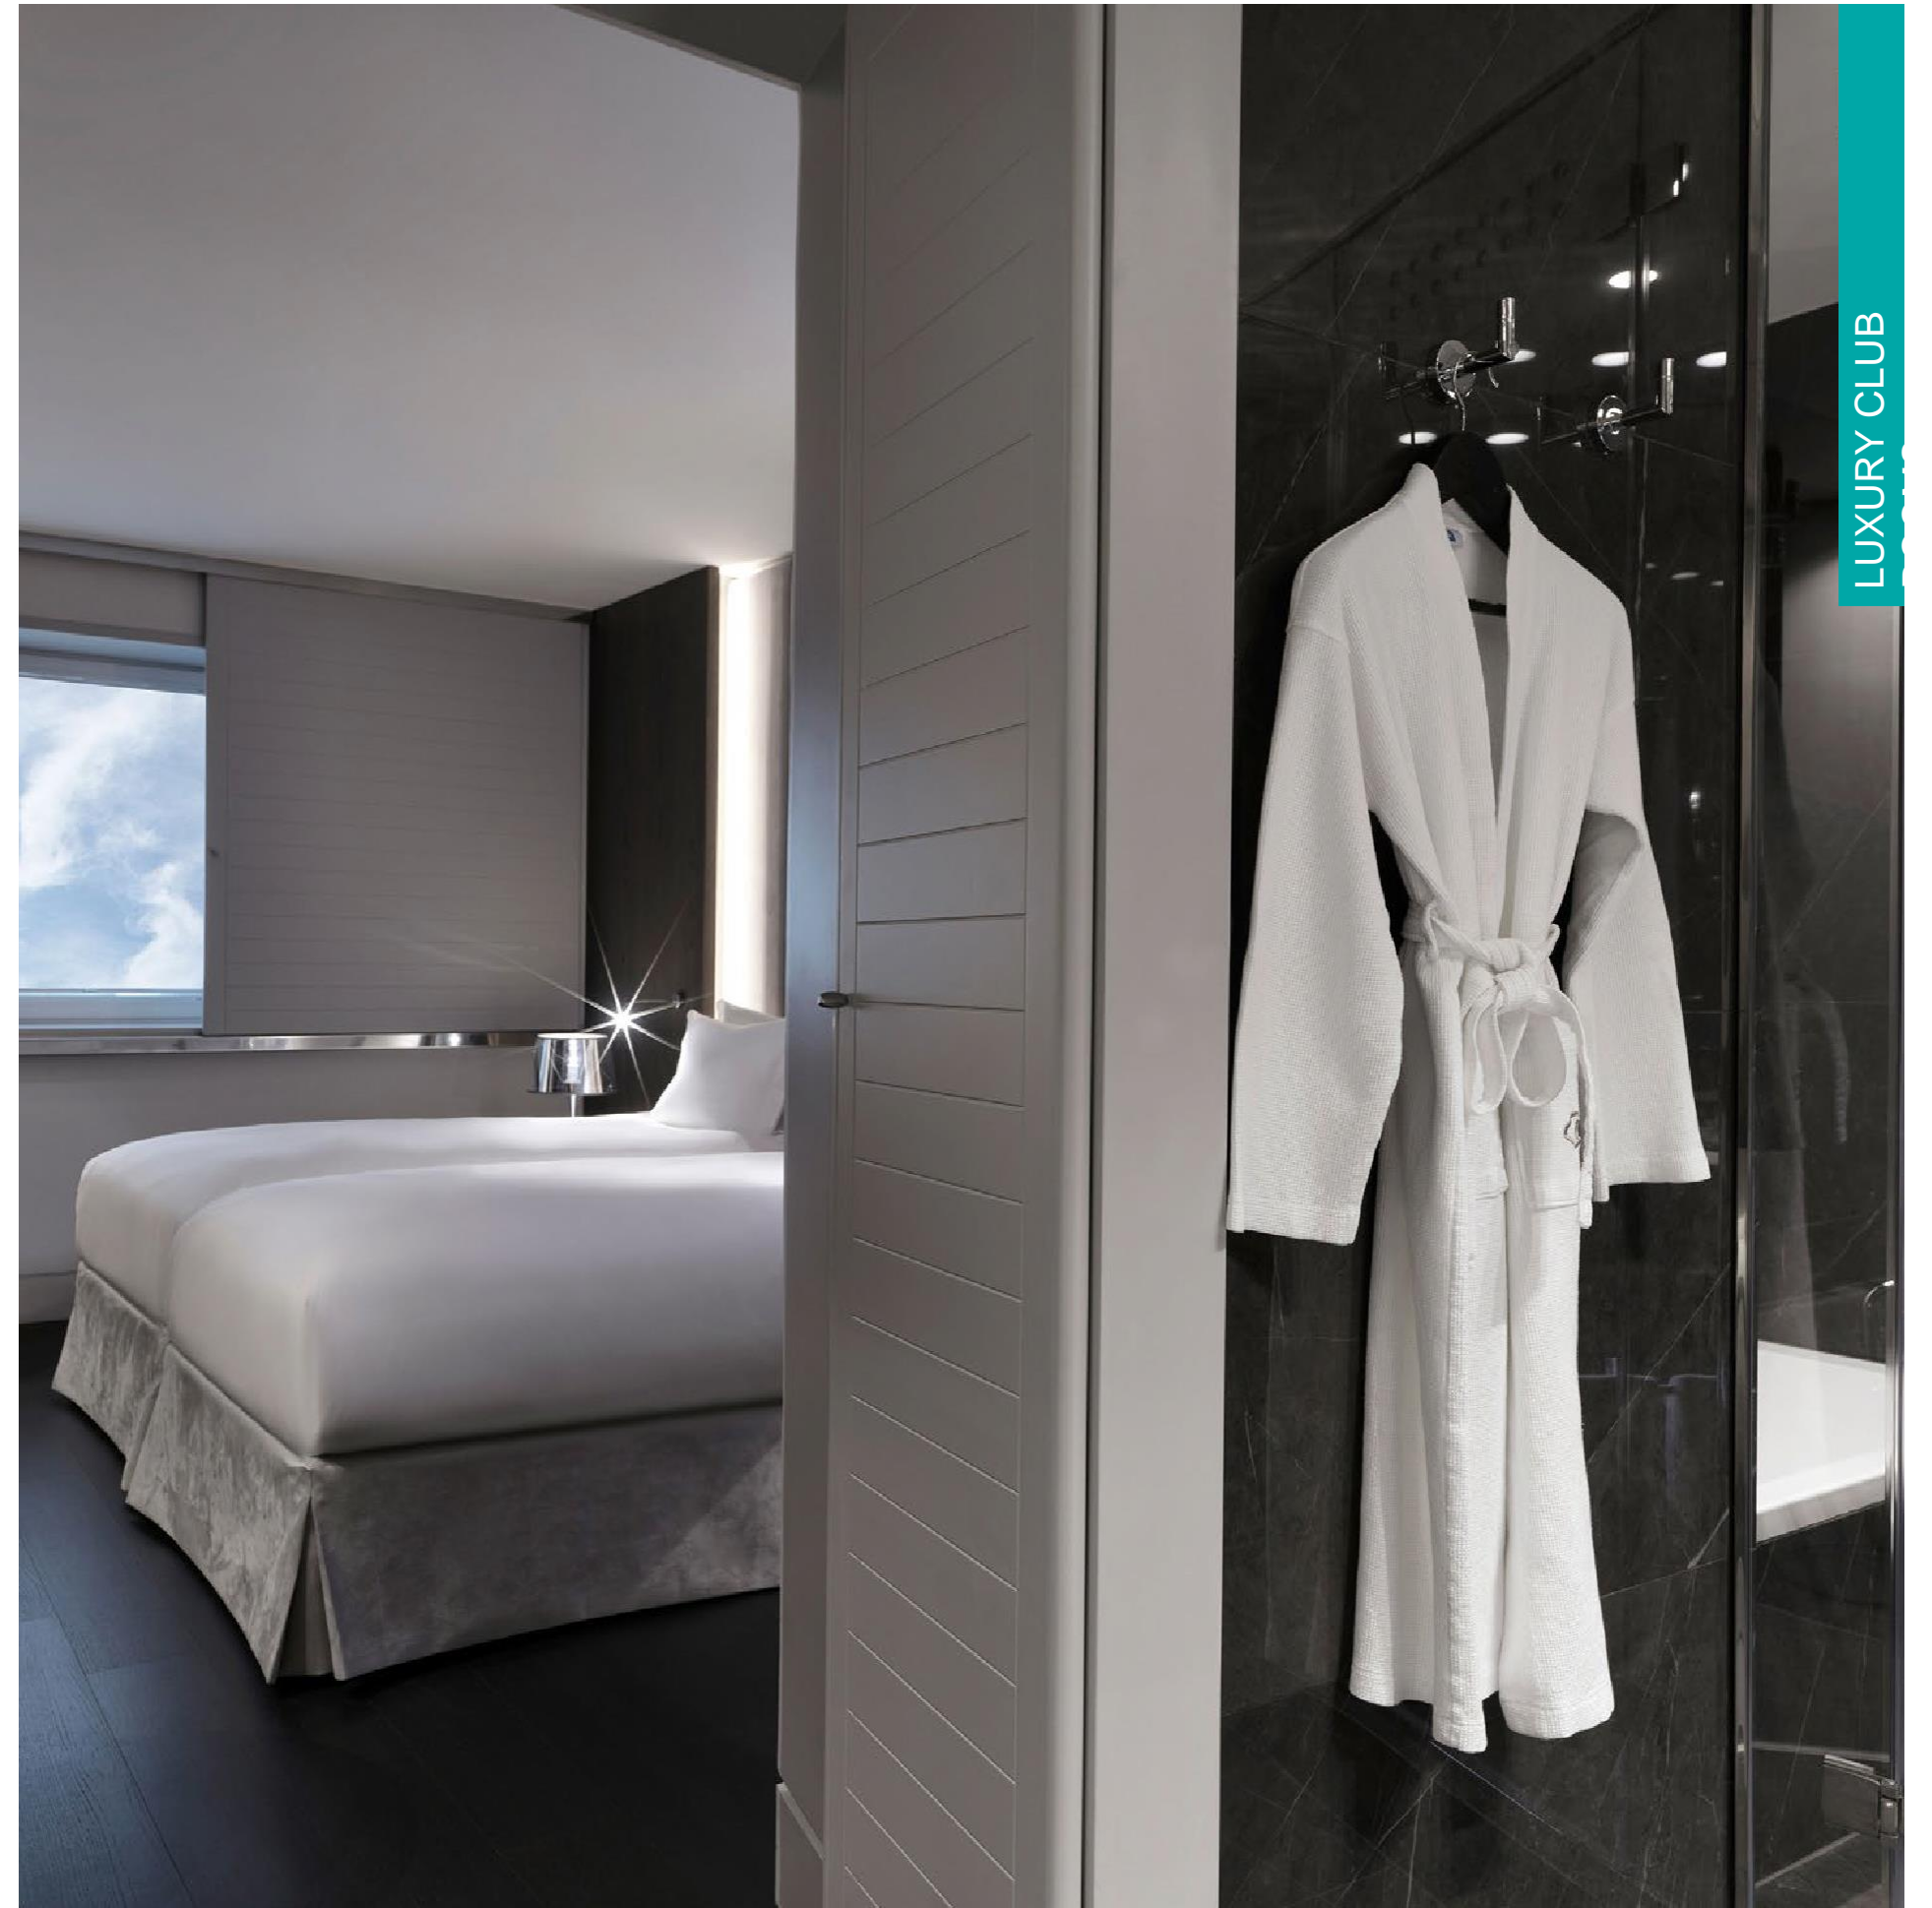

# 47 CLUB LUXURY ROOMS

7<sup>TH</sup> FLOOR

FULLY RENOVATED

MYBED™ EXPERIENCE

SOUNDPROOF WINDOWS

NESPRESSO COFFEE & TEA MAKING  
FACILITIES

BLACKOUT BLINDS

CLUB LOUNGE ACCESS (SEASONAL  
SERVICE)