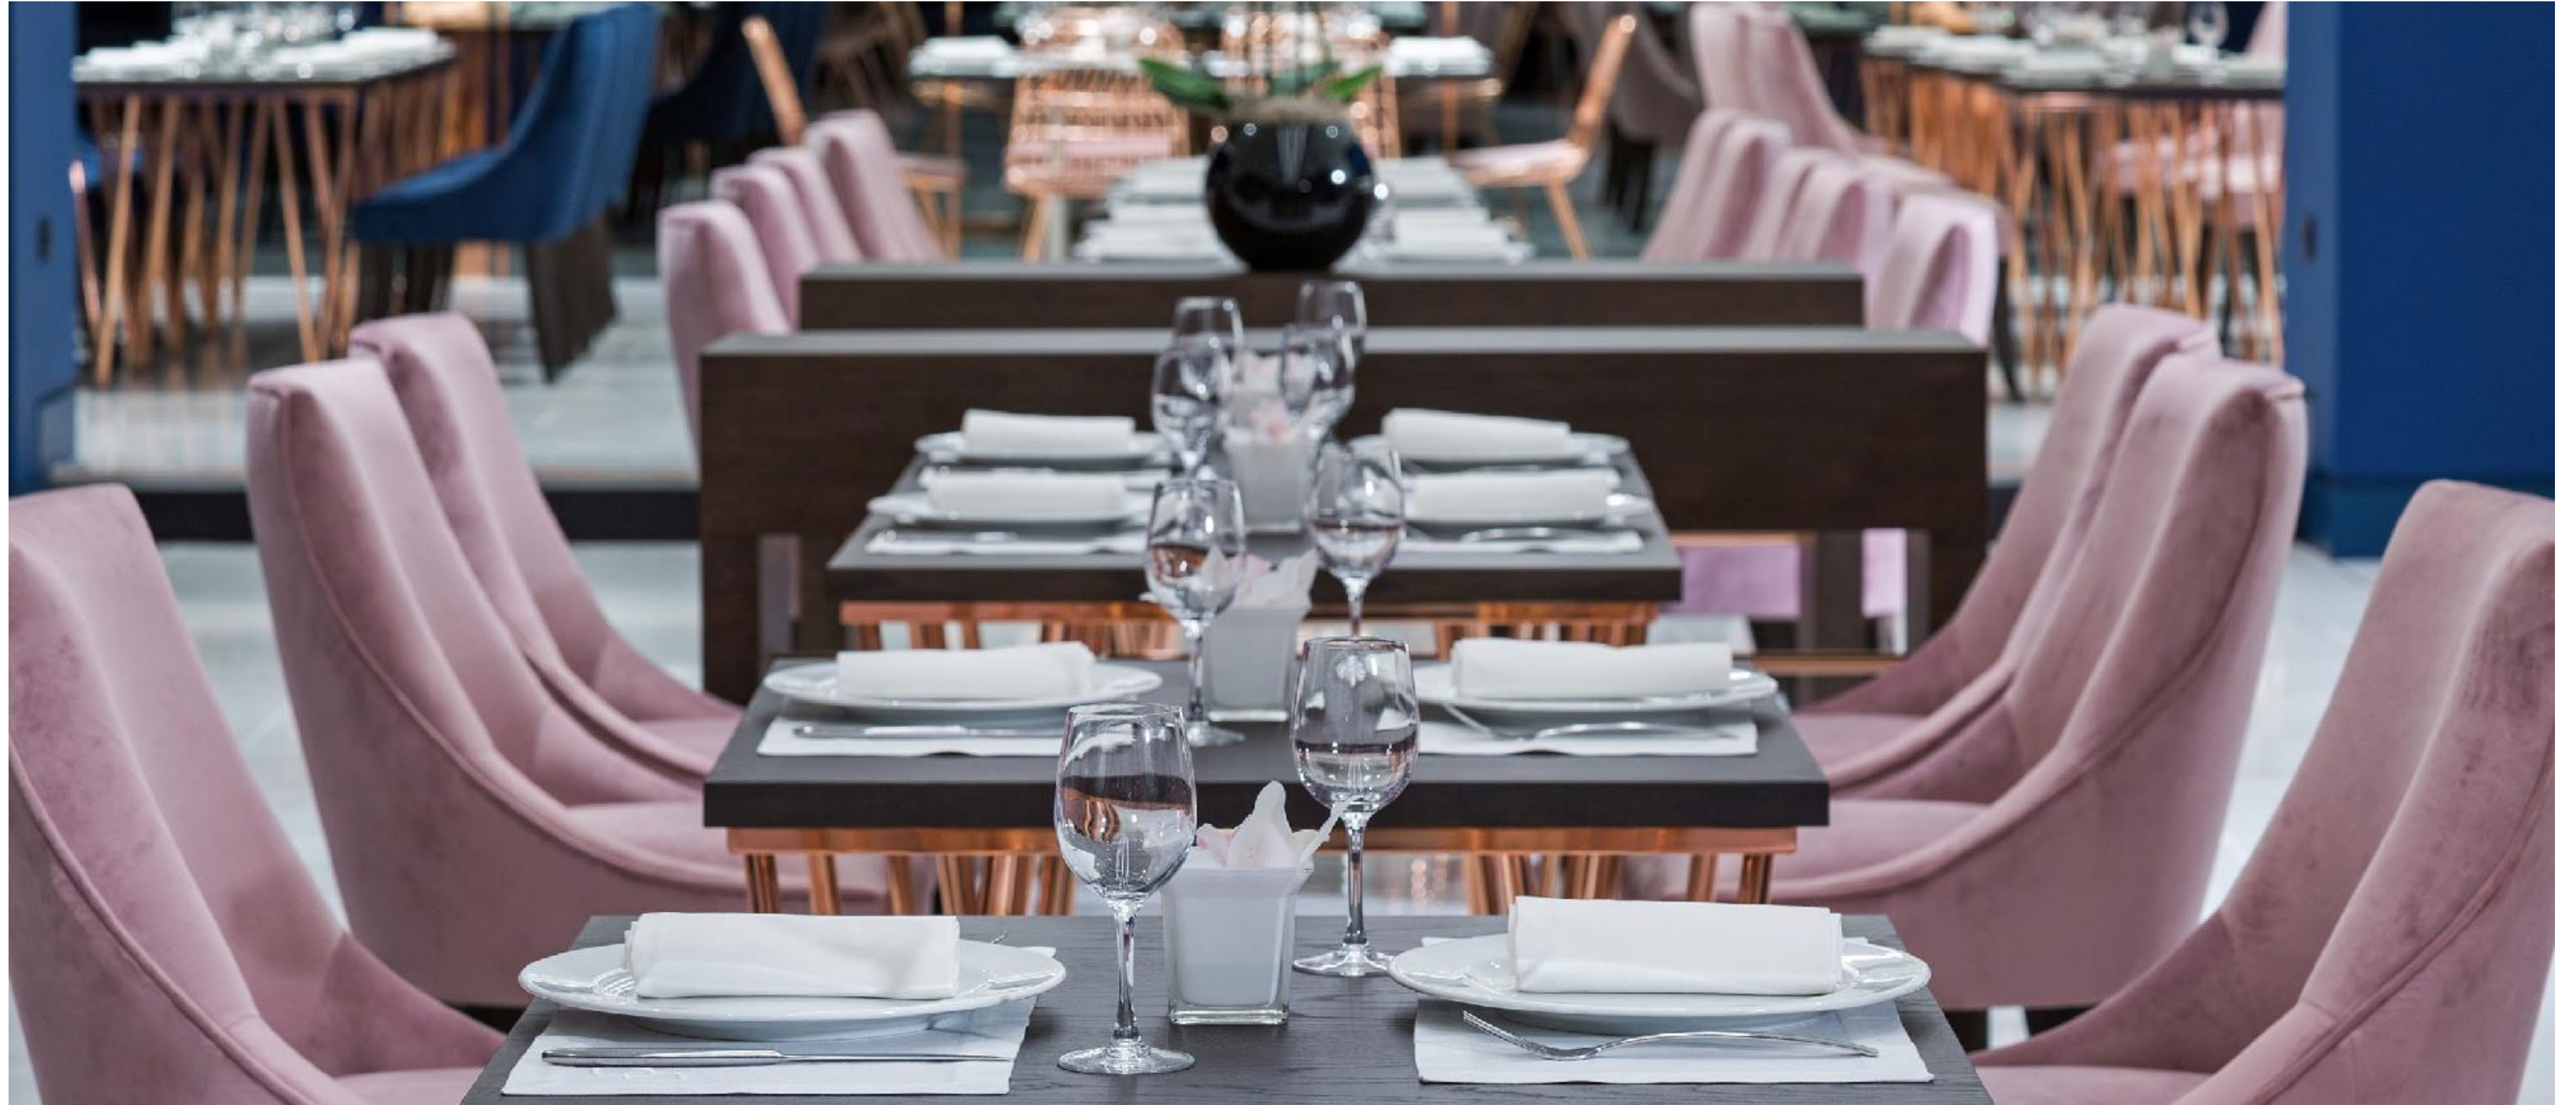

## RESTAURANTS

Fly into genuine culinary experiences

Relax during your stay and get ready for an exquisite epicurean journey.

ONE RESTAURANT | LOUNGE & BAR  
GREEK AND INTERNATIONAL CUISINE

TASTE THE AUTHENTIC GREEK CUISINE  
AT MESOGHAIA RESTAURANT AVAILABLE 24 HOURS