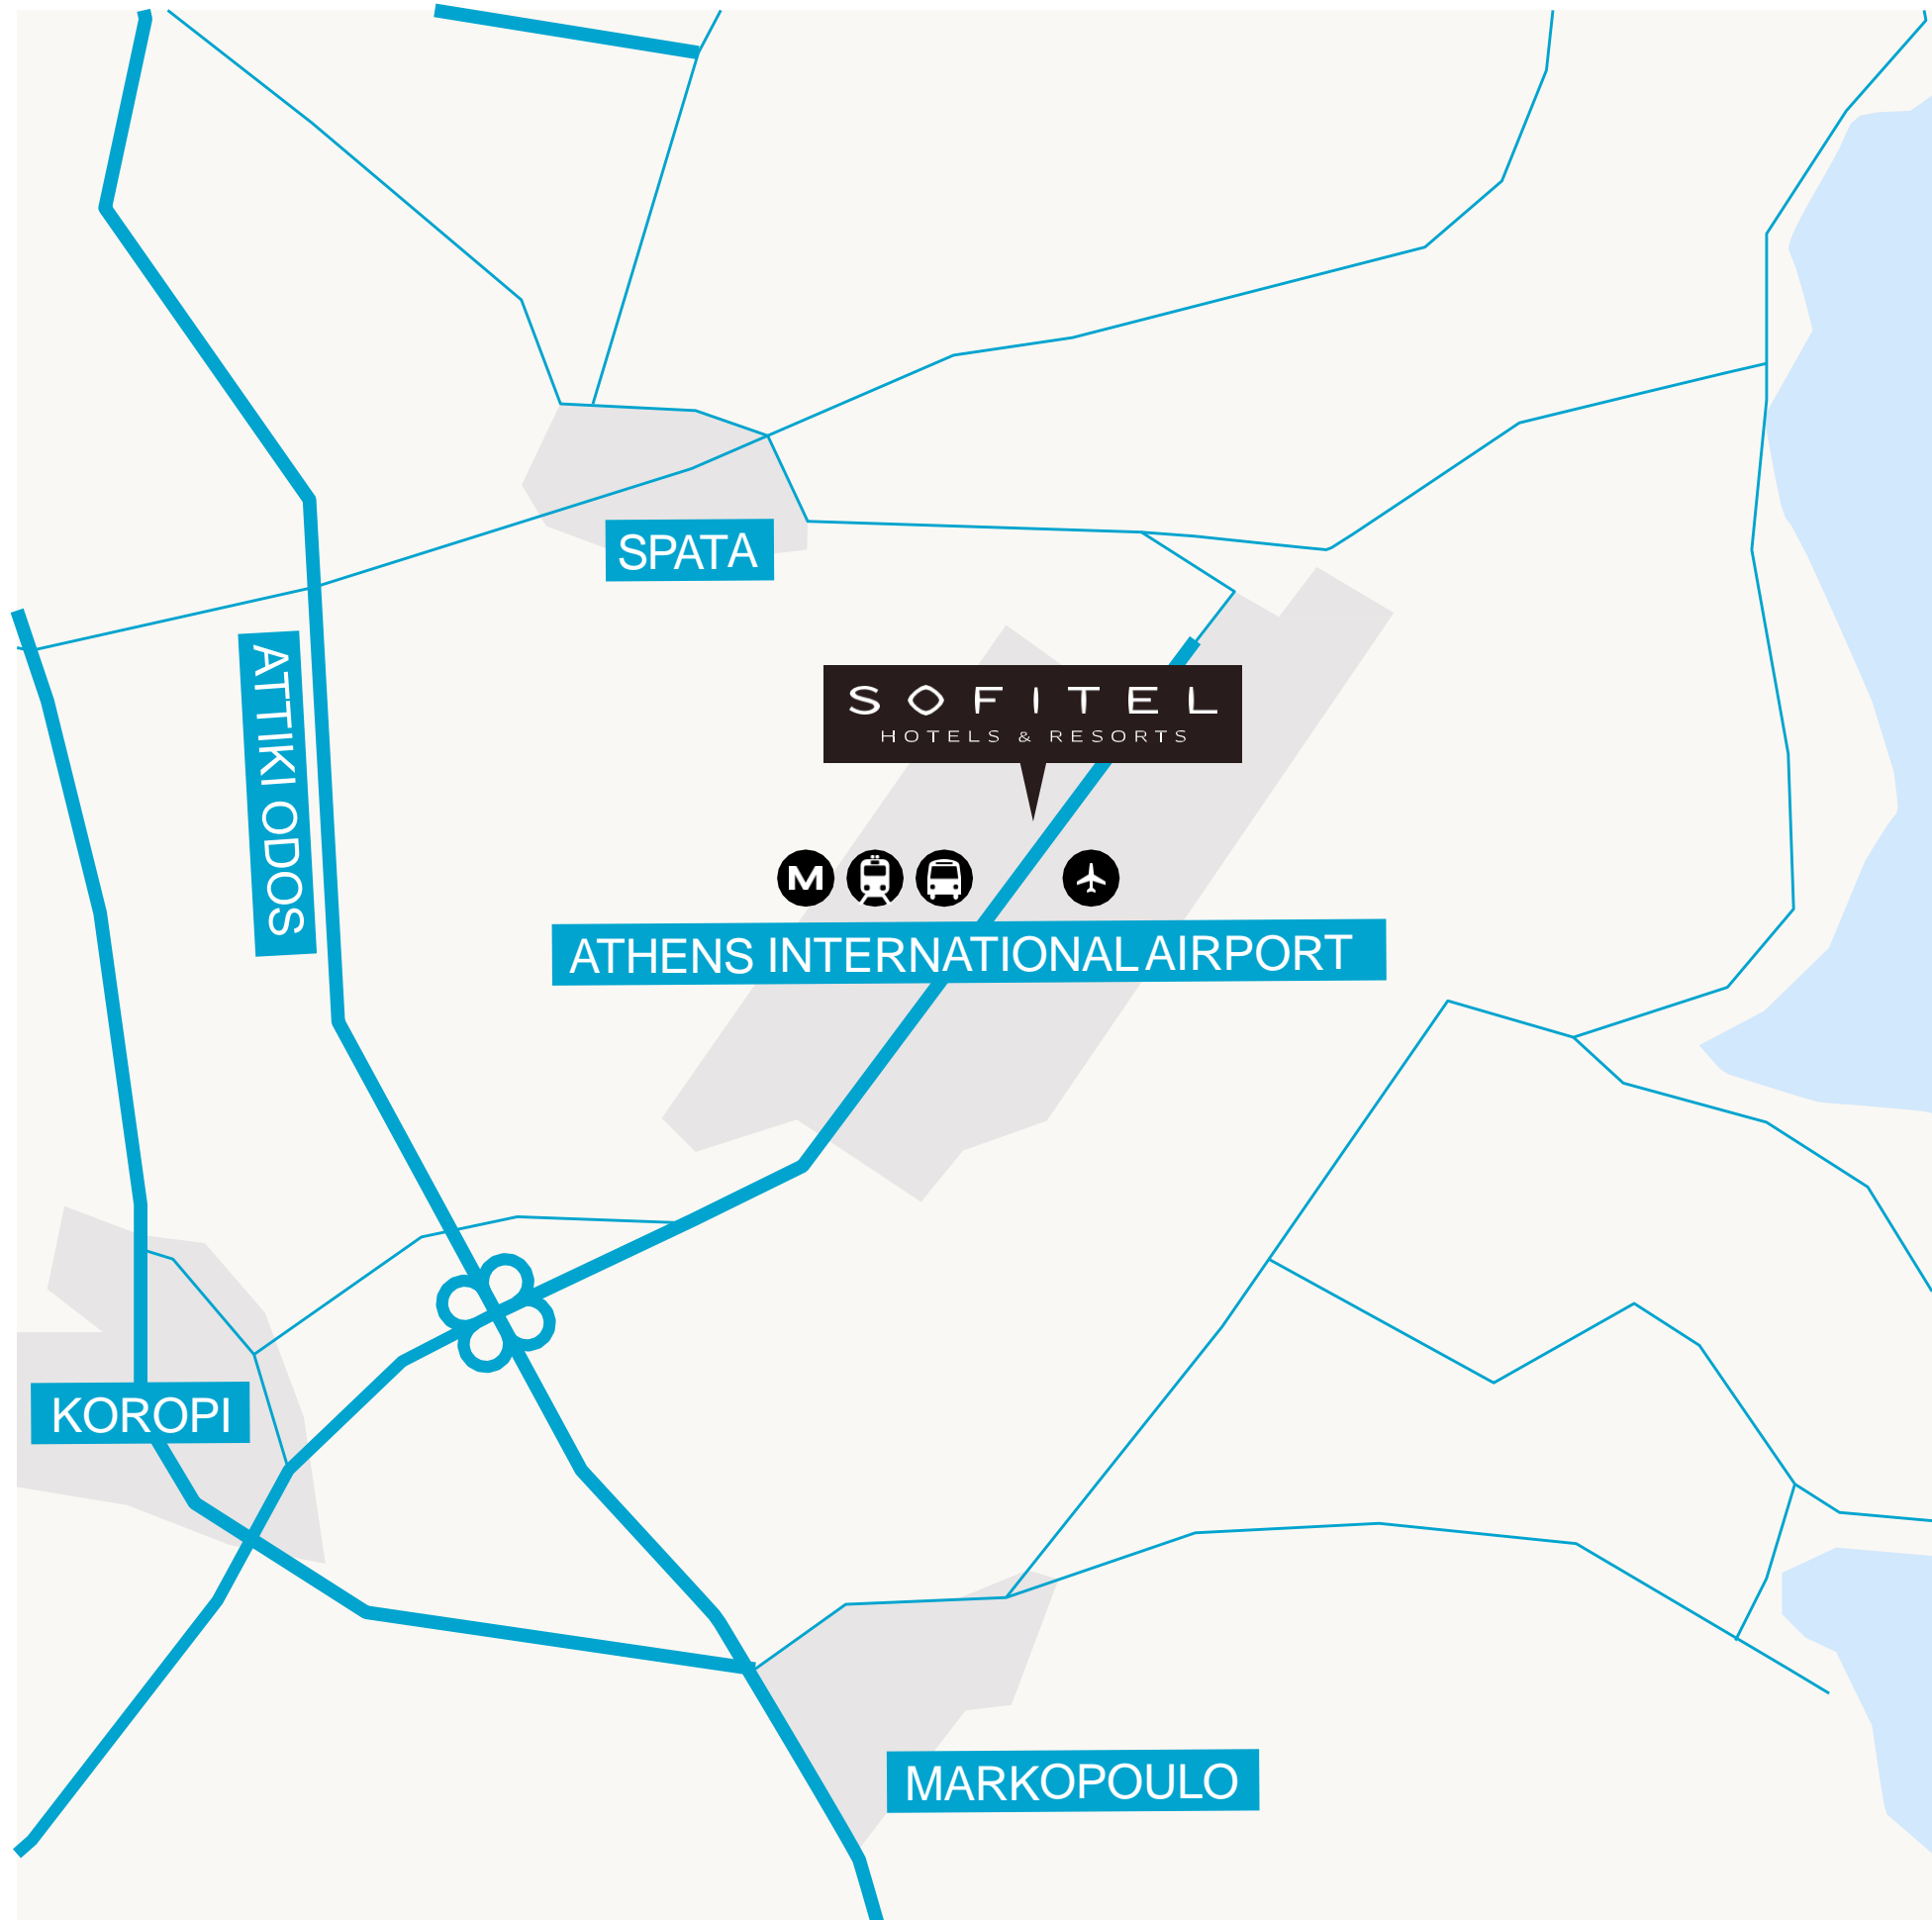

## TRANSPORTATION

Athens International Airport	50 m
Airport metro station	100 m
Airport suburban railway station	100 m
Airport bus station	50 m
Athens city center / Acropolis	35 Km
Nearest beach	10 min
Piraeus port	52 Km
Rafina port	27 Km
Lavrio port	39 Km