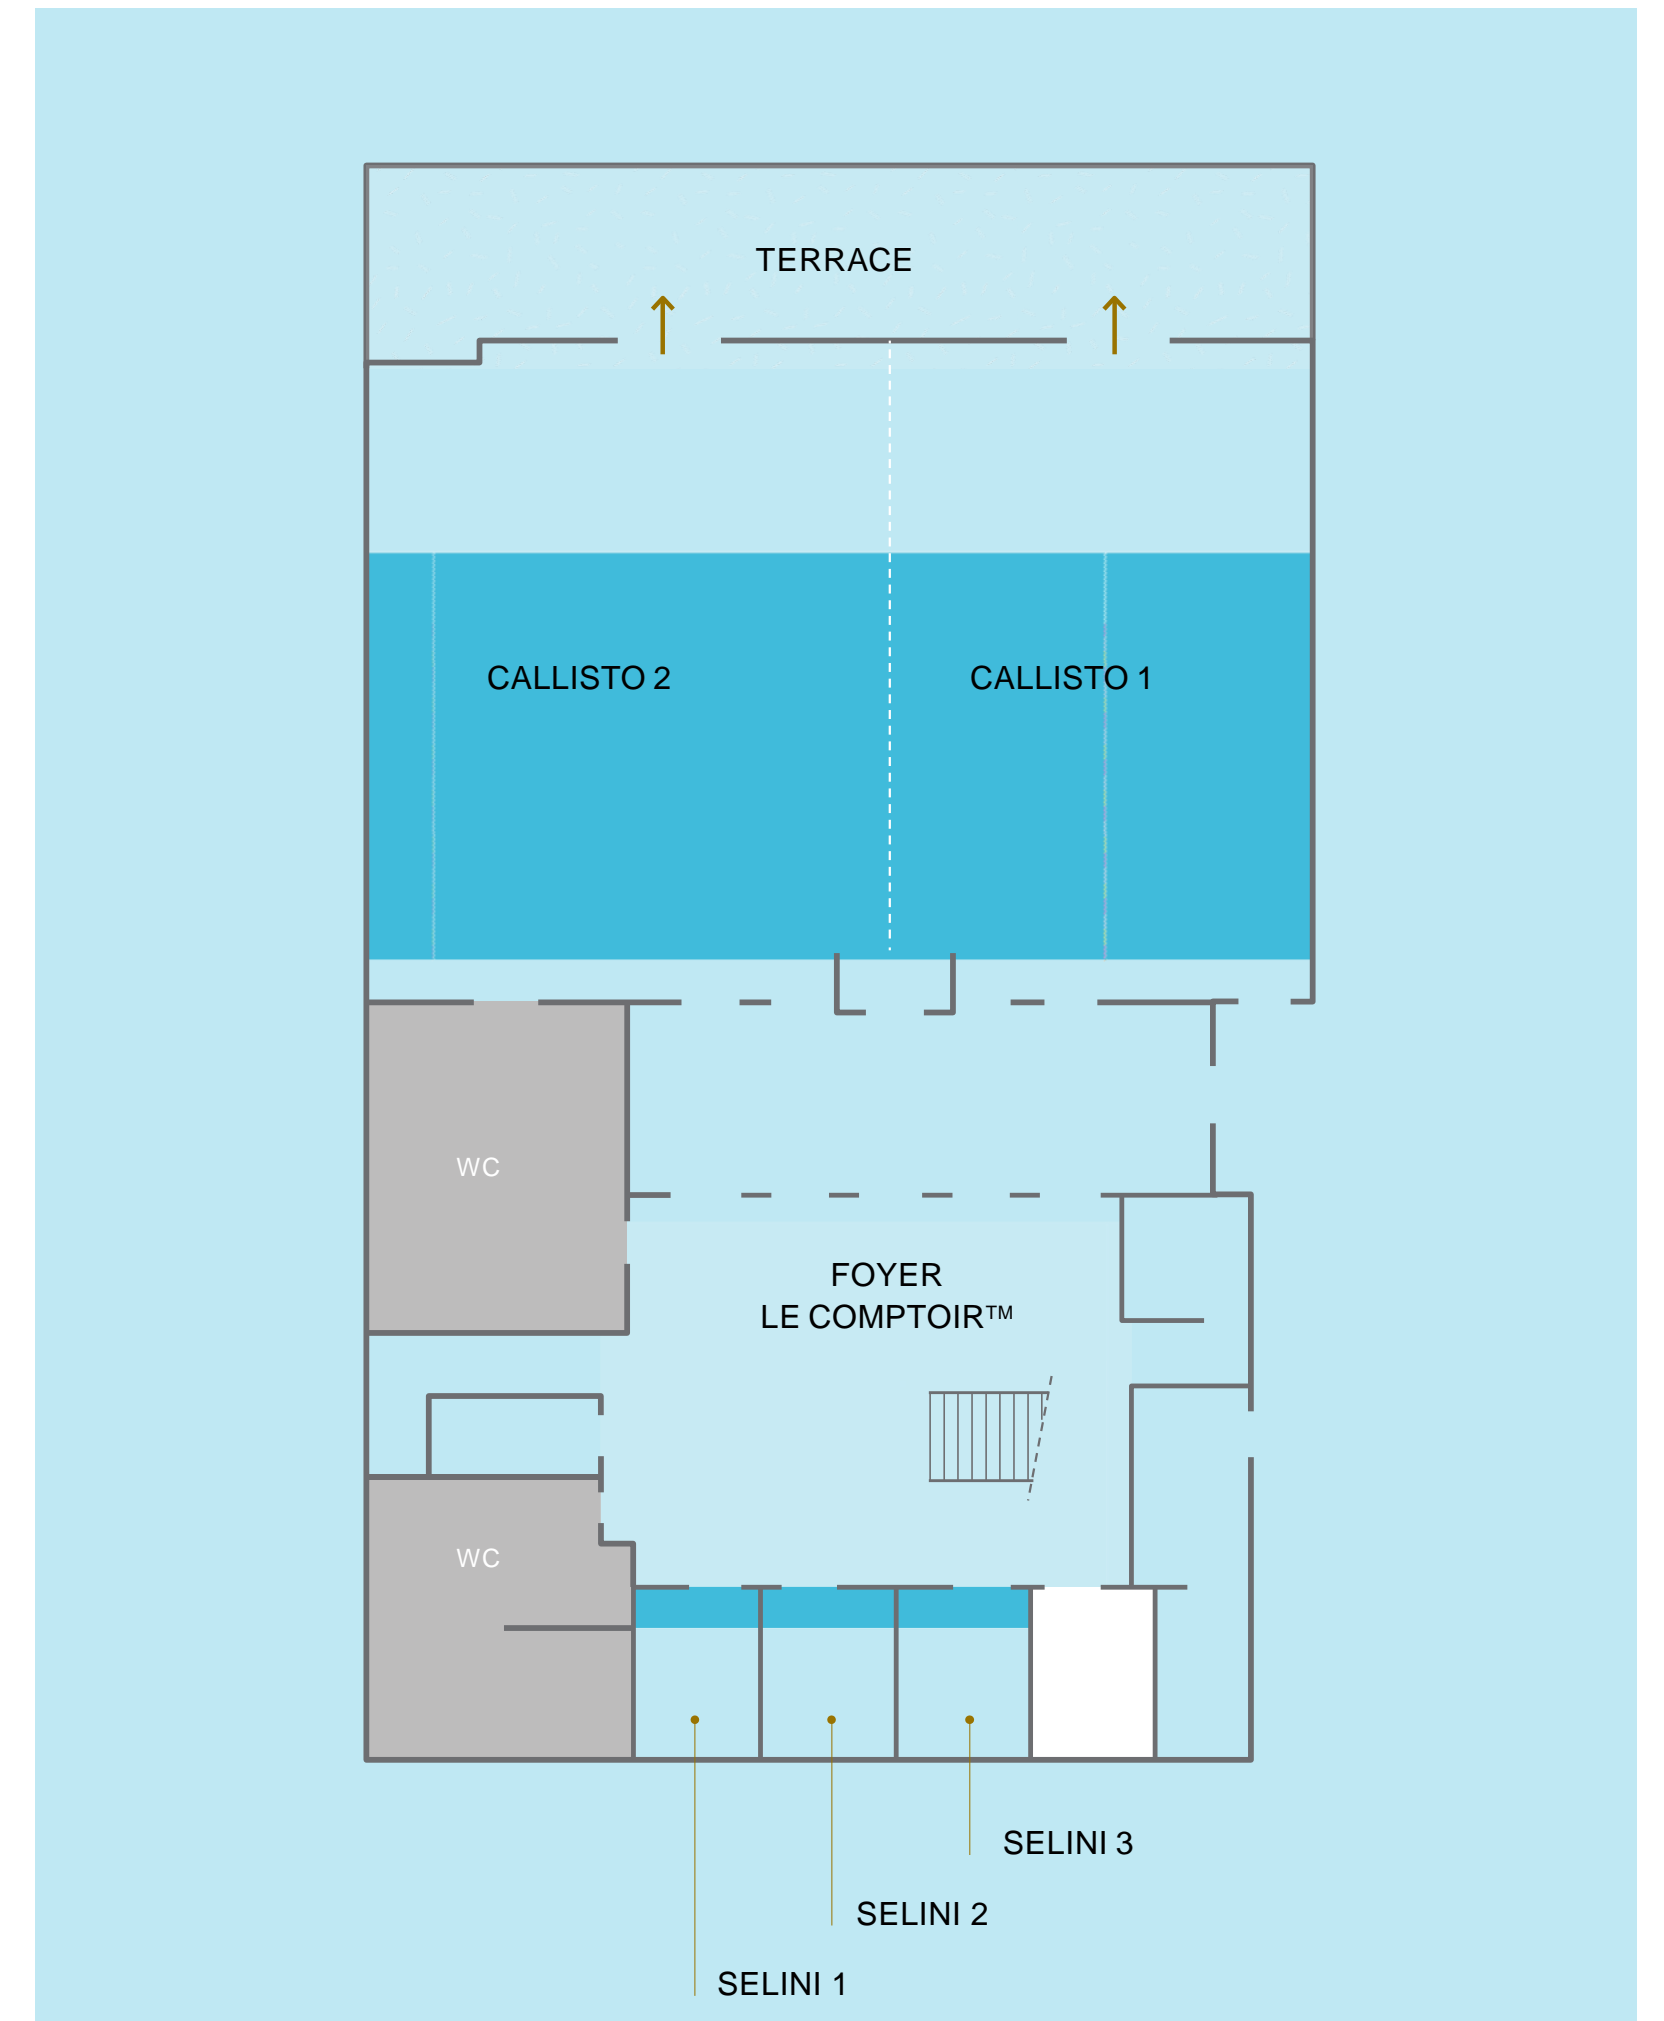

LE COMPTOIR™

A space for meeting participants to network during breaks

SPACE & CAPACITY

GROUND FLOOR

Meeting Rooms	Area (sqm)	Height (m)	Classroom	Theatre	U-Shape	Boardroom	Banquet	Cocktail
SIRIUS	96	2,8	-	-	-	17	-	-
VEGA	80	2,8	37	50	22	30	40	60
ORION	70	2,8	20	40	17	22	30	50
CASSIOPEA	40	2,8	12	22	15	19	20	30
POLLUX	20	2,8	9	16	9	12	-	-
AQUARIUS	20	2,8	12	16	9	12	-	-

SPACE & CAPACITY

LOWER GROUND FLOOR

Meeting Rooms	Area (sqm)	Height (m)	Classroom	Theatre	U-Shape	Boardroom	Banquet	Cocktail
CALLISTO 1	280	3,5-4,0	120	220	54	75	180	220
CALLISTO 2	320	3,5-4,0	160	310	60	85	220	280
CALLISTO 1&2	600	3,5-4,0	340	600	90	100	400	600
SELINI 1	20	2,5	9	16	9	12	-	-
SELINI 2	20	2,5	9	16	9	12	-	-
SELINI 3	20	2,5	9	16	9	12	-	-