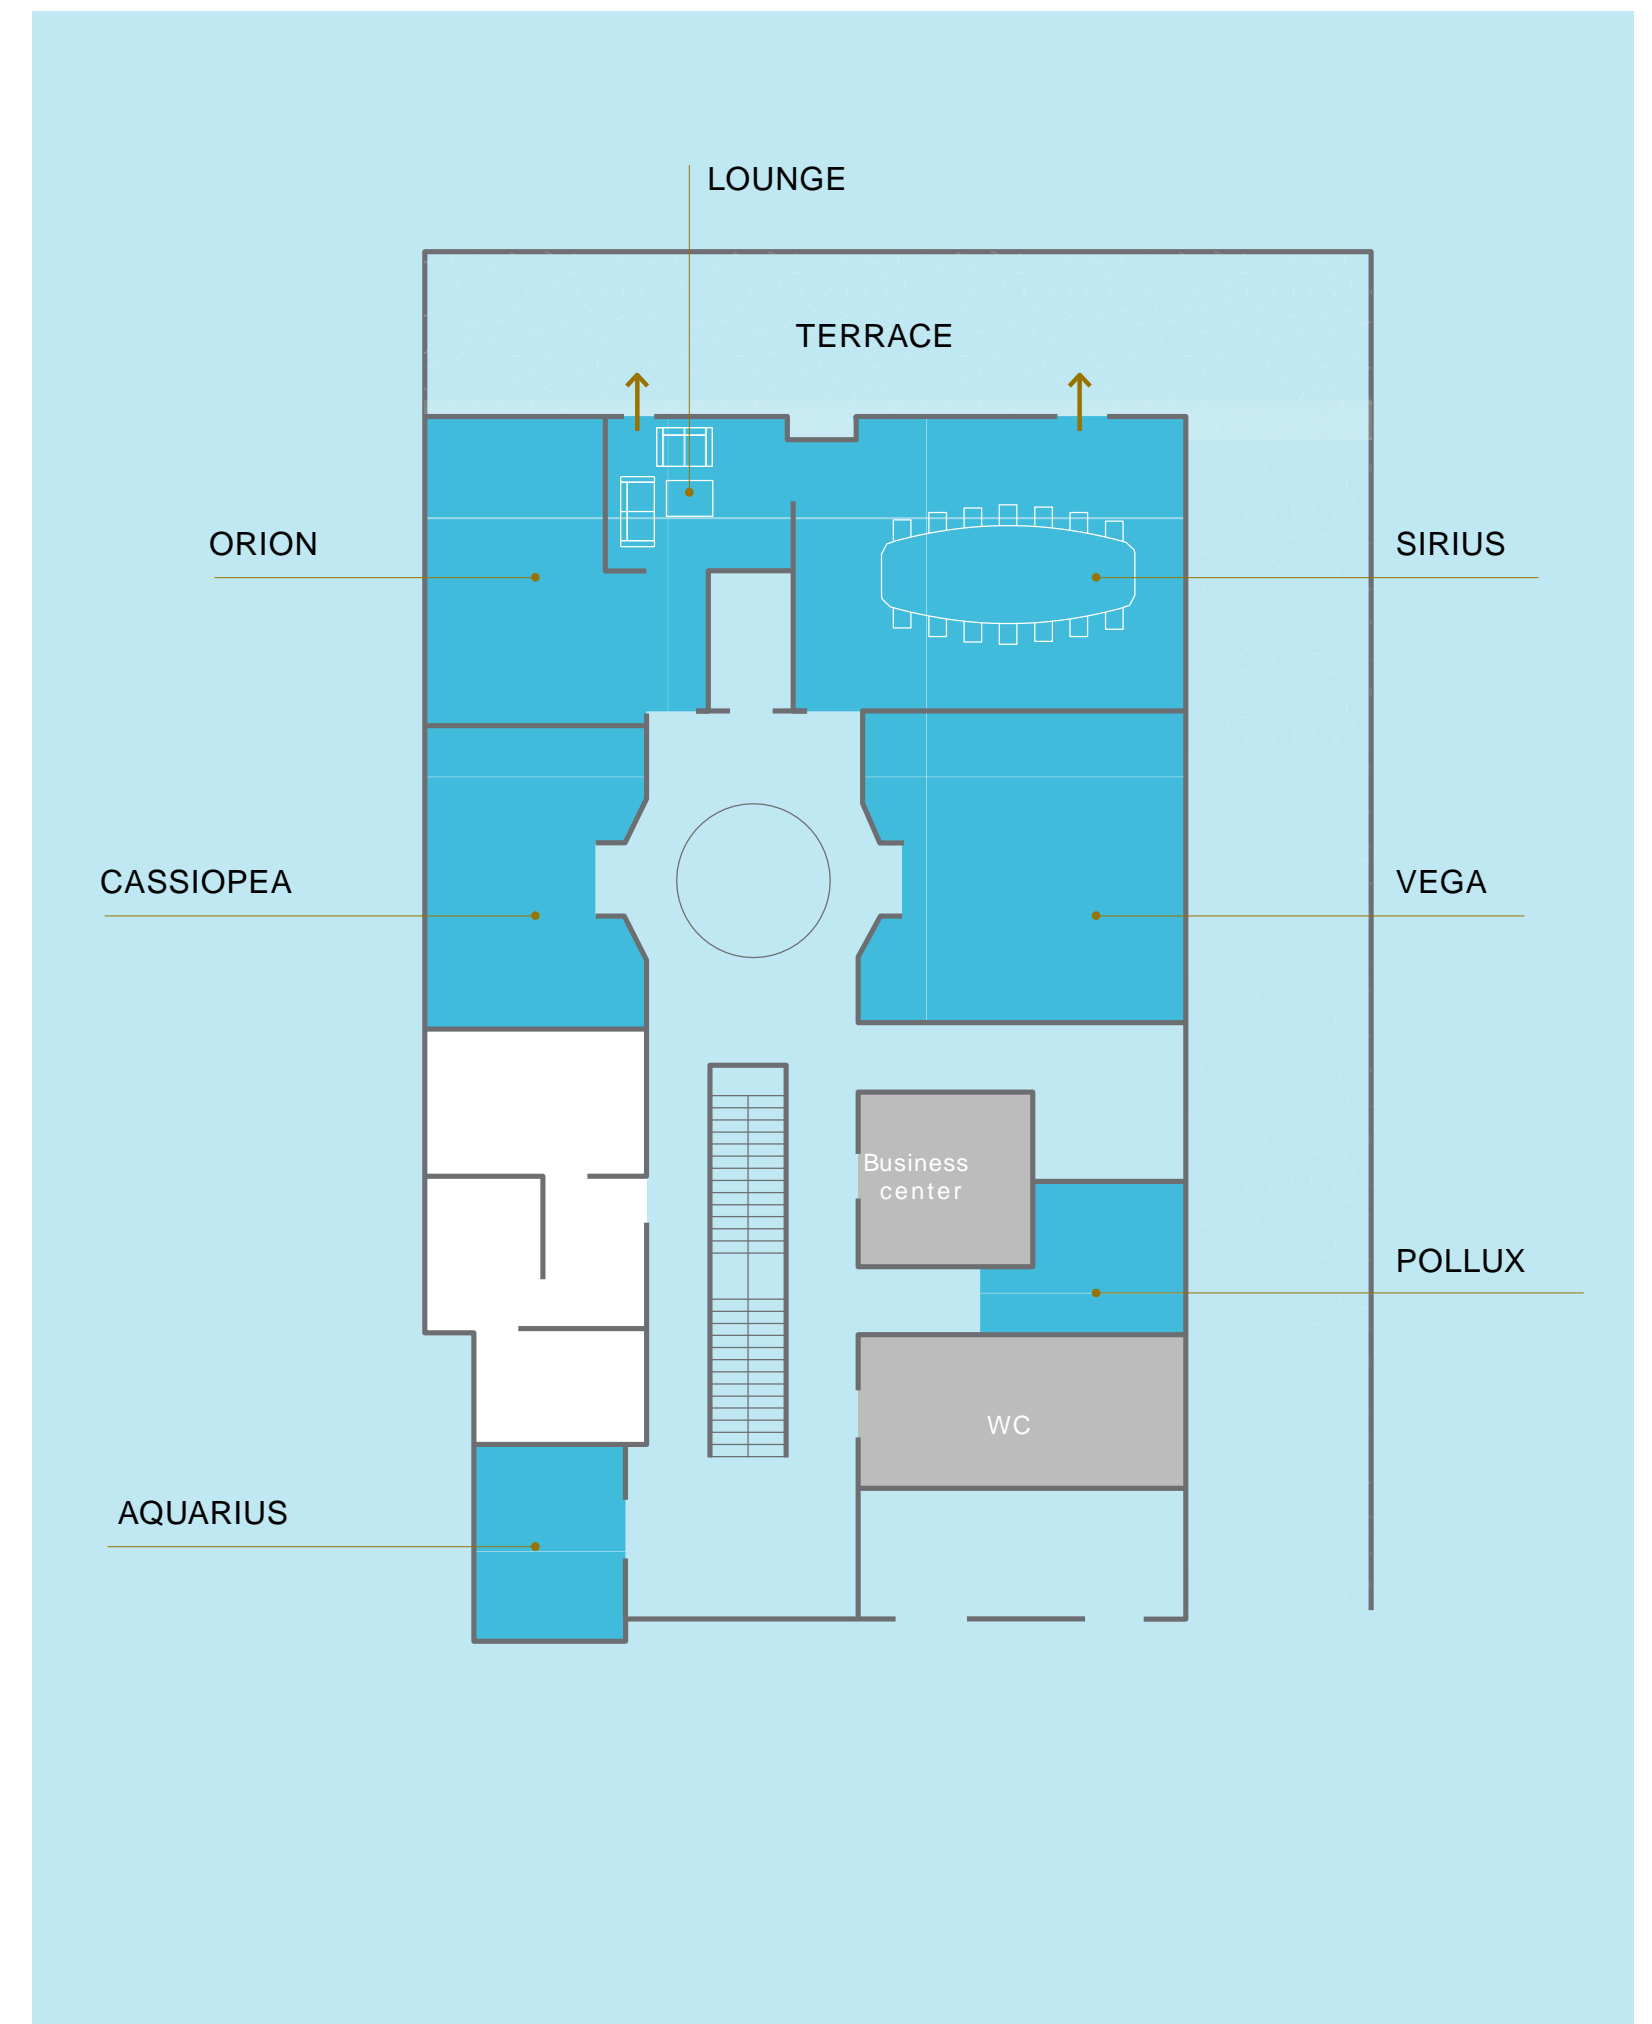

LE COMPTOIR
FOYER

ORION

CONFERENCE

SUCCESSFUL AND TAILORED MEETINGS

11 MEETING ROOMS

7 with daylight

HIGH TECH EQUIPMENT

Cutting-edge audiovisual equipment

LE COMPTOIR™

A space for meeting participants to network during breaks

SPACE & CAPACITY

GROUND FLOOR

Meeting Rooms	Area (sqm)	Height (m)	Classroom	Theatre	U-Shape	Boardroom	Banquet	Cocktail
SIRIUS	96	2,8	-	-	-	17	-	-
VEGA	80	2,8	37	50	22	30	40	60
ORION	70	2,8	20	40	17	22	30	50
CASSIOPEA	40	2,8	12	22	15	19	20	30
POLLUX	20	2,8	9	16	9	12	-	-
AQUARIUS	20	2,8	12	16	9	12	-	-

SPACE & CAPACITY

LOWER GROUND FLOOR

Meeting Rooms	Area (sqm)	Height (m)	Classroom	Theatre	U-Shape	Boardroom	Banquet	Cocktail
CALLISTO 1	280	3,5-4,0	120	220	54	75	180	220
CALLISTO 2	320	3,5-4,0	160	310	60	85	220	280
CALLISTO 1&2	600	3,5-4,0	340	600	90	100	400	600
SELINI 1	20	2,5	9	16	9	12	-	-
SELINI 2	20	2,5	9	16	9	12	-	-
SELINI 3	20	2,5	9	16	9	12	-	-