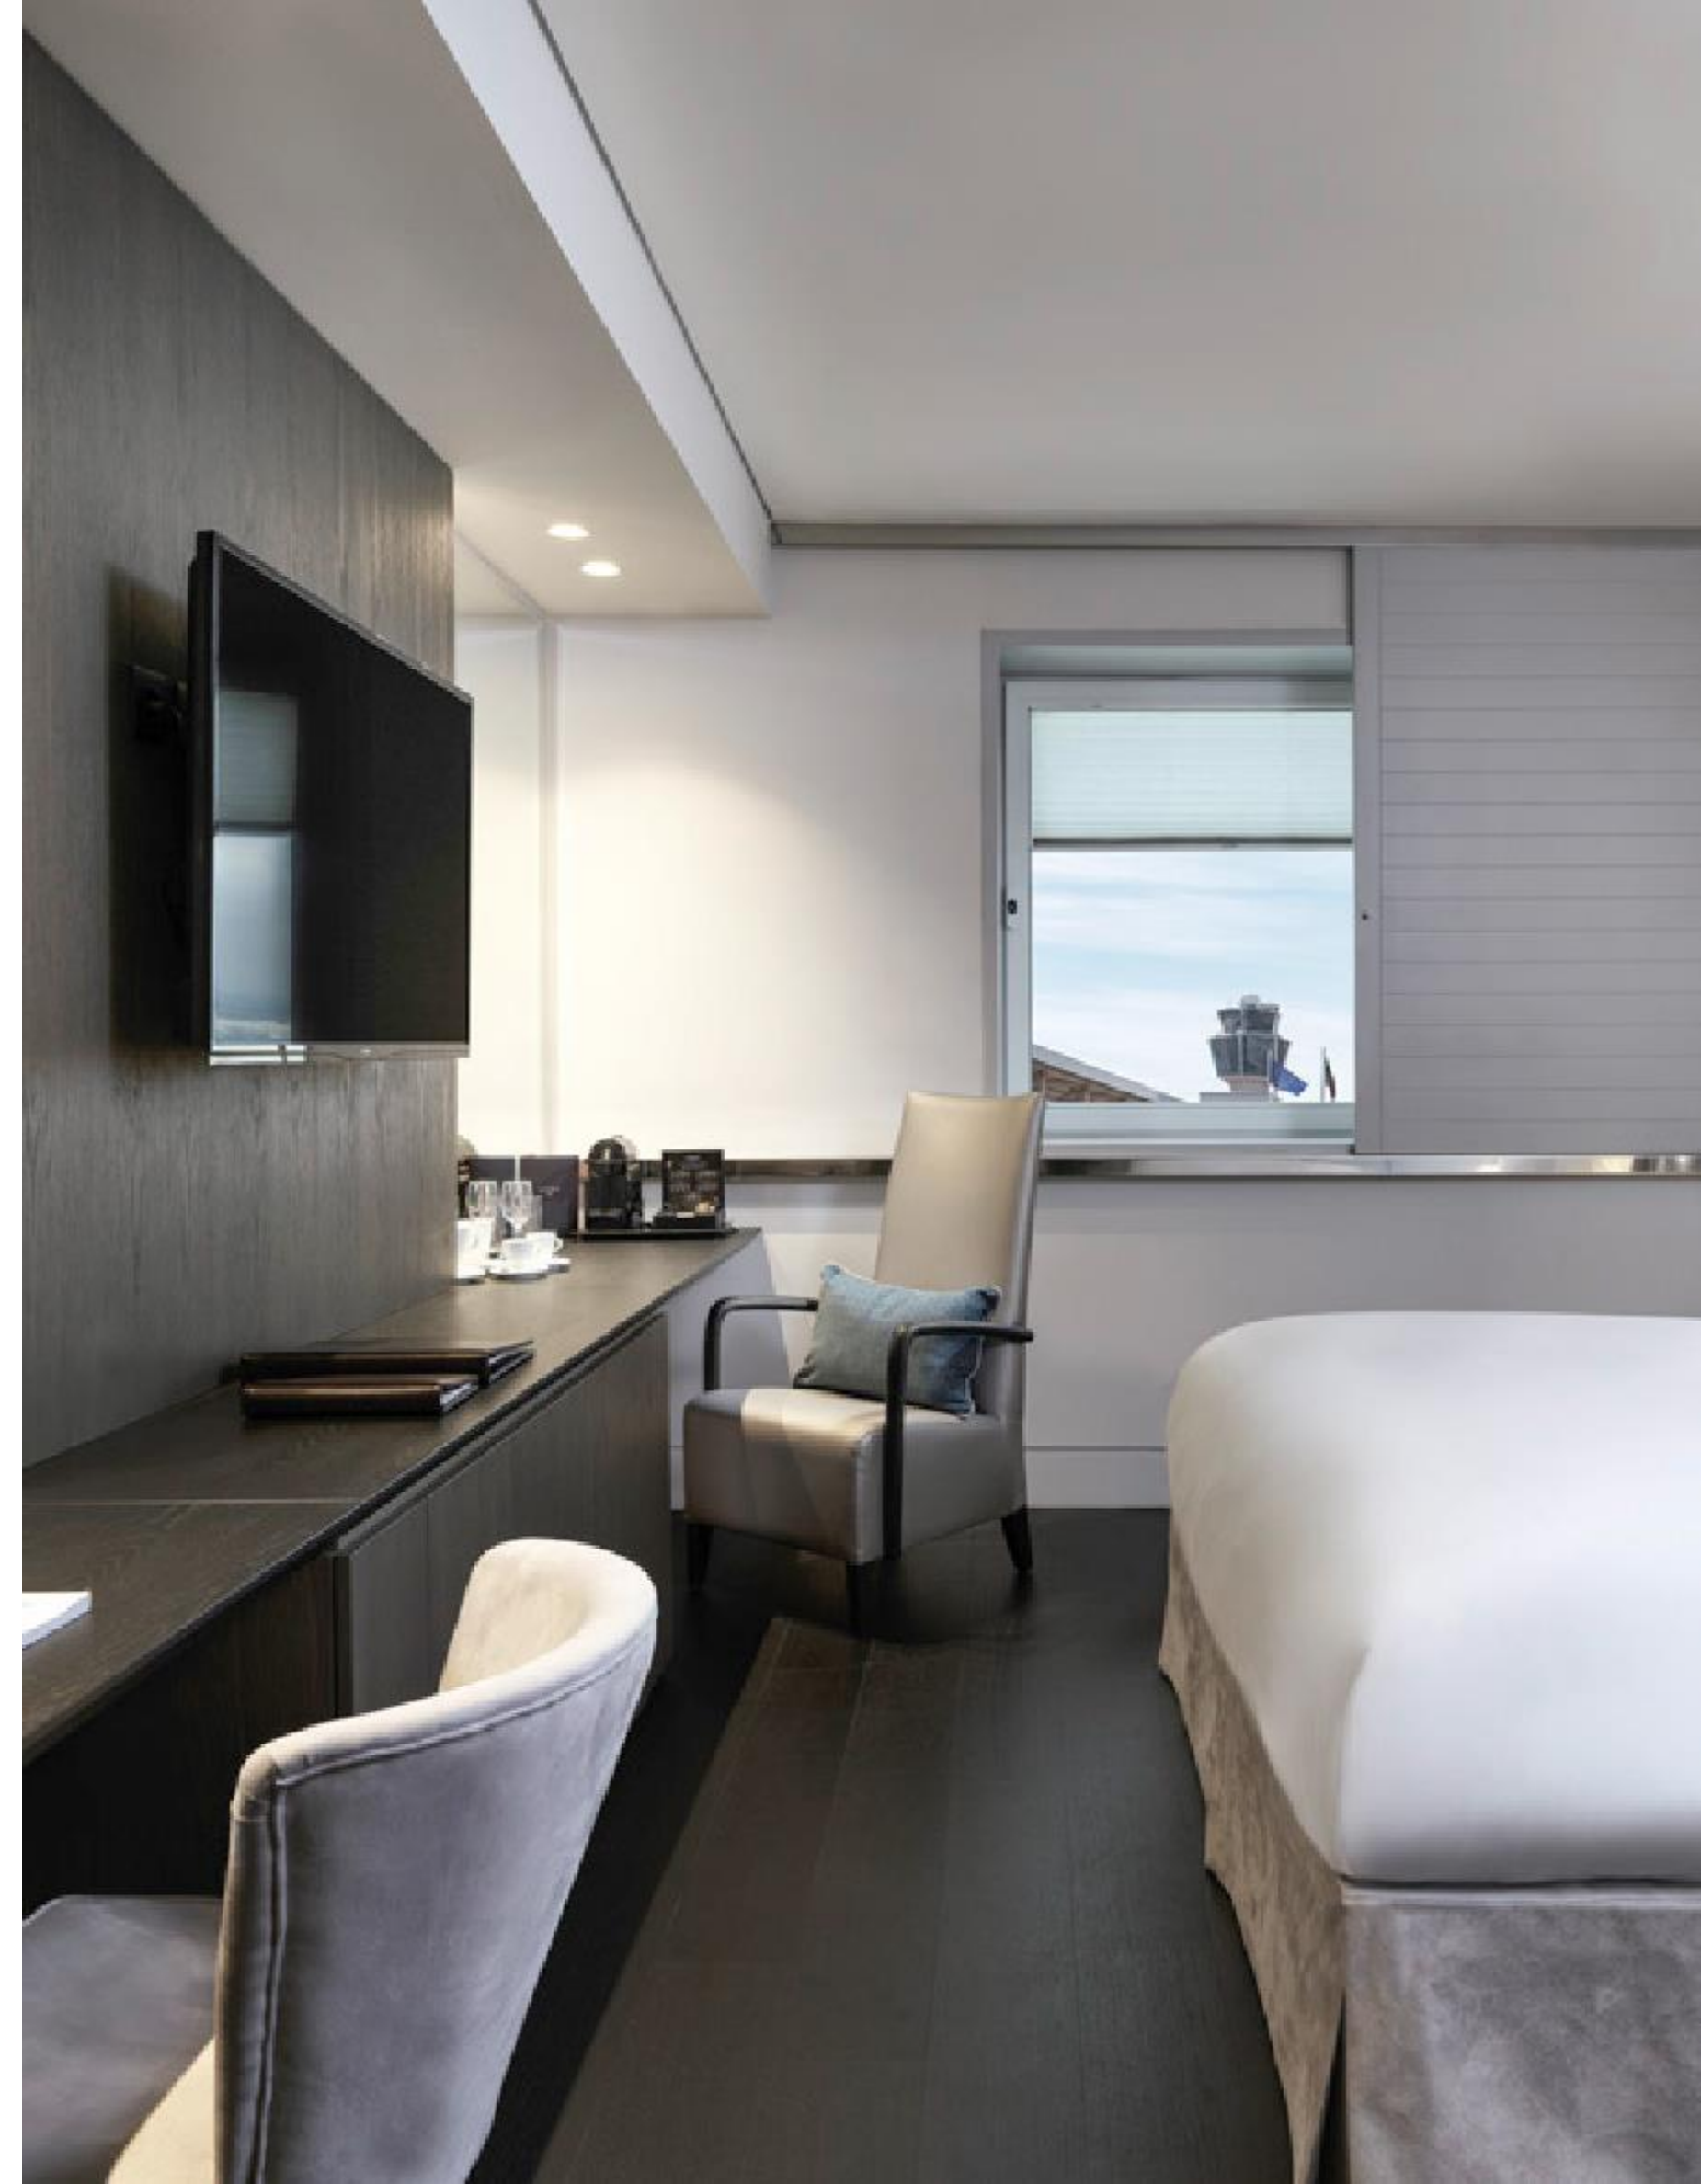

A STRATEGIC LOCATION AND GREAT COMFORT

The only hotel located in the heart of Athens International Airport. With 345 luxurious rooms and suites, it will definitely accommodate your group of delegates in comfort. The Metropolitan Expo is just 2 km away whilst the hotel is directly connected with the city's urban center with the Suburban Railway through frequent services.

[345 ROOMS](#) | [11 MEETING ROOMS](#) | [5 MIN FROM EXPO](#)