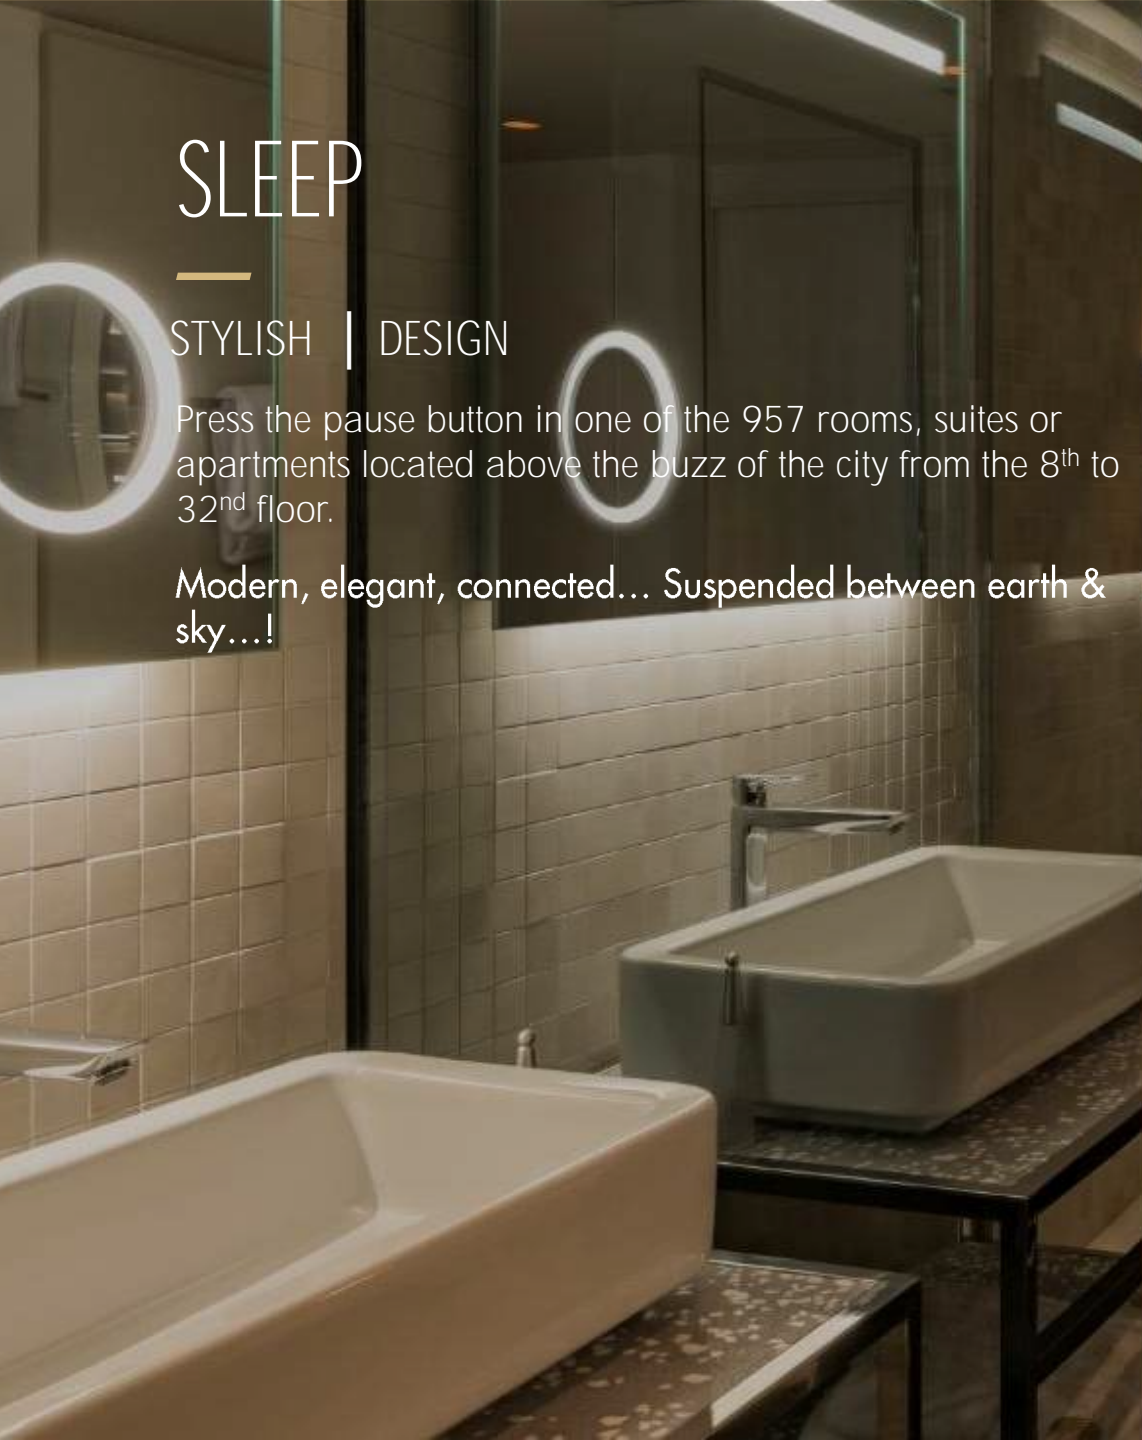

Press the pause button in one of the 957 rooms, suites or apartments located above the buzz of the city from the 8th to 32nd floor.

Modern, elegant, connected... Suspended between earth & sky...!

SLEEP

322 CLASSIC