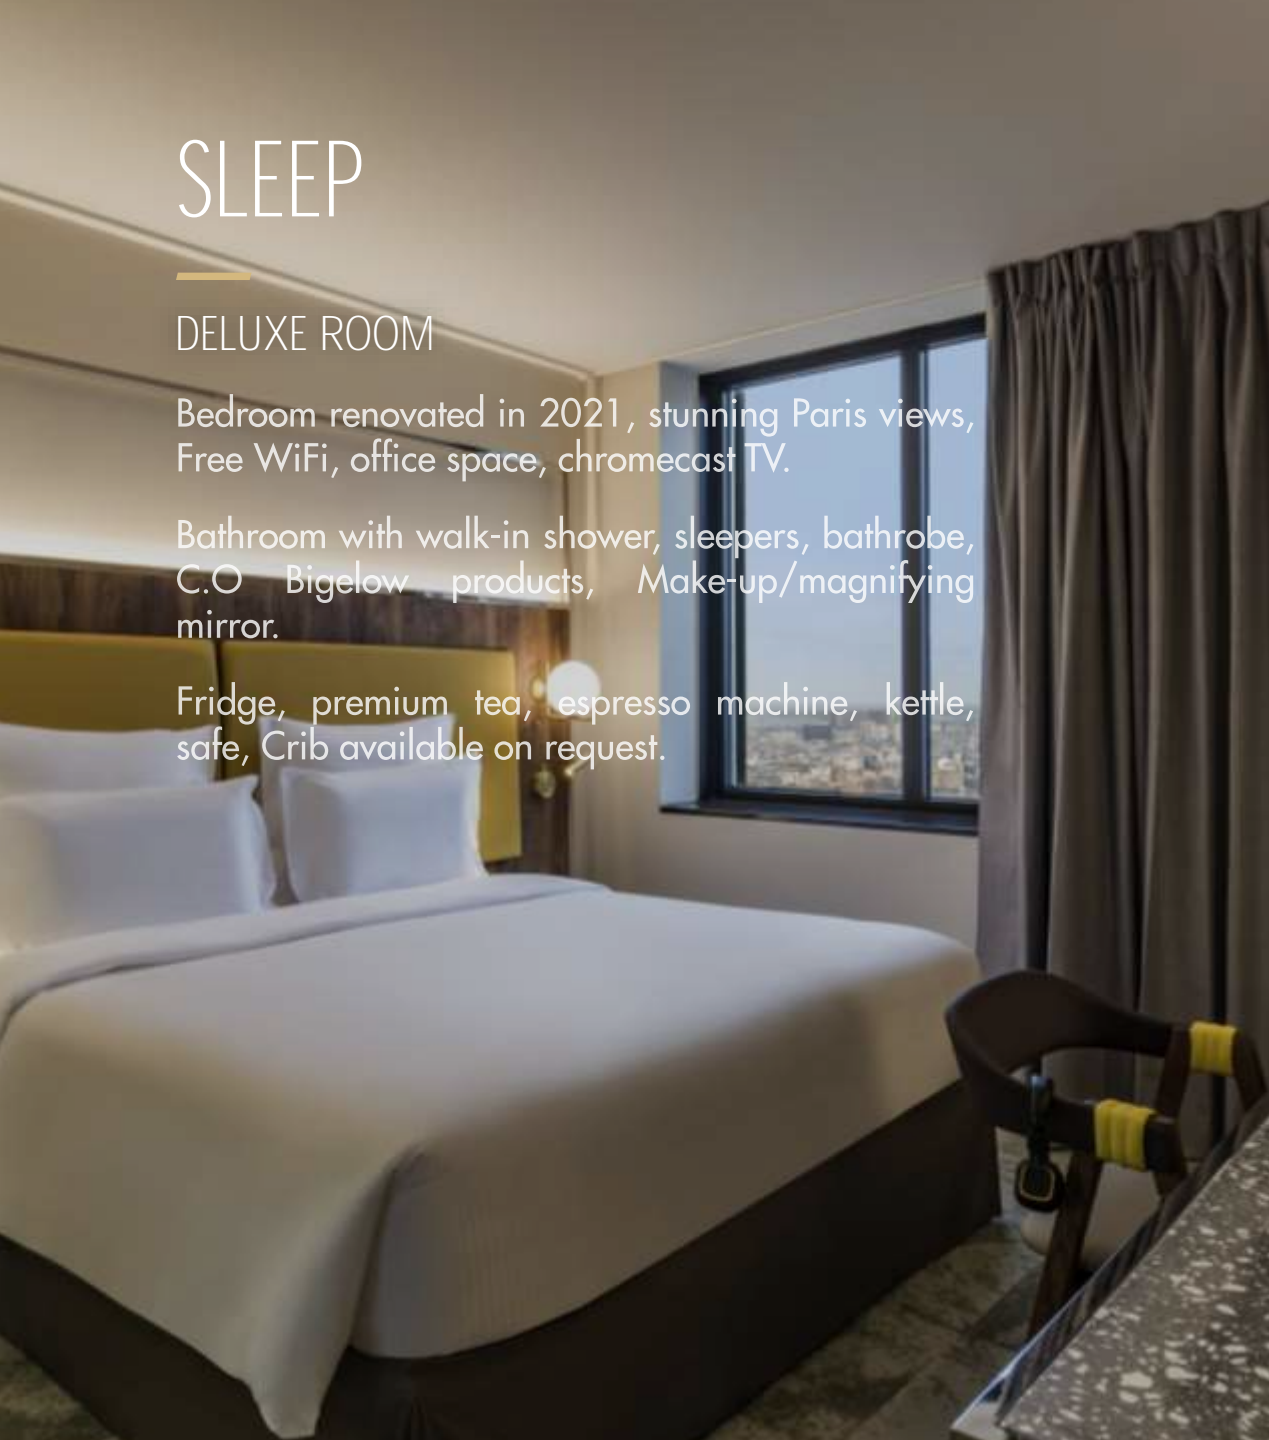

4 APARTMENTS

From 47 to 60 sq m (505-645 sq ft)
29th to 32nd floor
1 king-size or queen-size bed
Living room with 1 Sofa bed
Rain shower
Fully equipped kitchenette

SLEEP

DELUXE ROOM

Bedroom renovated in 2021, stunning Paris views, Free WiFi, office space, chromecast TV.

Bathroom with walk-in shower, sleepers, bathrobe, C.O. Bigelow products, Make-up/magnifying mirror.

Fridge, premium tea, espresso machine, kettle, safe, Crib available on request.

SLEEP

CLASSIC ROOM

Bedroom renovated in 2021 Free WiFi, desk area, chromecast TV.