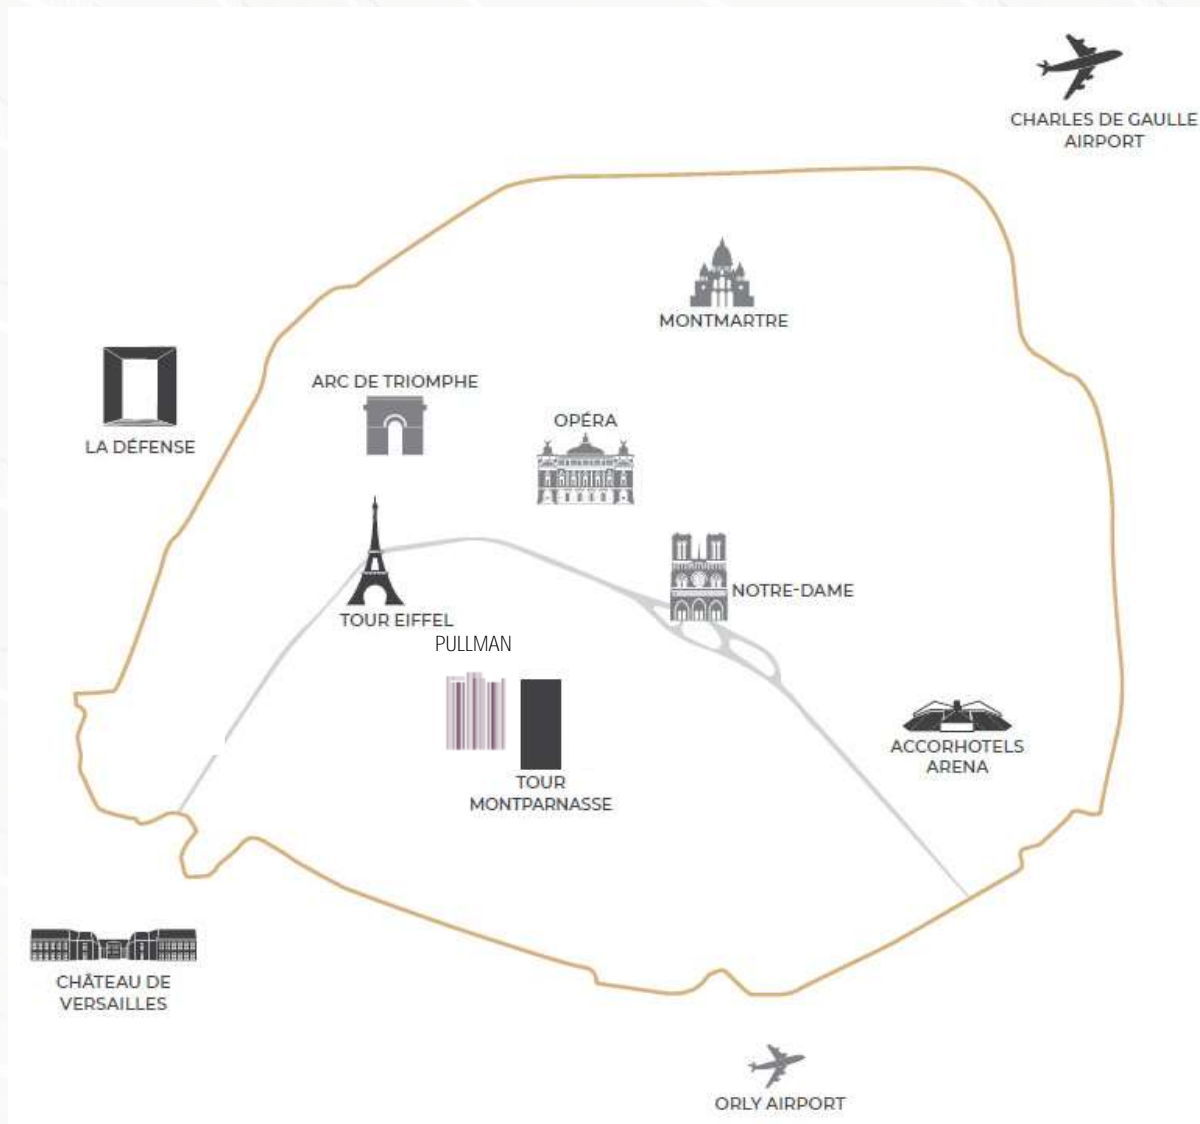

SUMMARY

HOME

DESTINATION
MONTPARNASSE

WELCOME

EAT

SLEEP

PLAY

DREAM

CONTACT

PARIS MONTPARNASSE

DESTINATION

PARIS A TIMELESS DESTINATION

AN IDEAL LOCATION

Access to the hotel :

Orly: 20 min

Roissy CDG: 45 min

Montparnasse Train Station: 100 m

Metro lines 4, 6, 12, 13 & Bus lines: 2 min

A perfect location to explore Paris' streets, visit iconic monuments, enjoy a coffee in Saint-Germain-des-Près or shop at Le Bon Marché.

PARIS MONTPARNASSE DESTINATION

CULTURAL | COSMOPOLITAN

In the heart of Paris, Montparnasse district is the perfect mix between tradition and modernity. Known as the roaring 20's intellectual & cultural hub, Montparnasse is home to many theaters, museums, jazz bars and art galleries. Hit this destination with shopping, culture, food and nightlife.