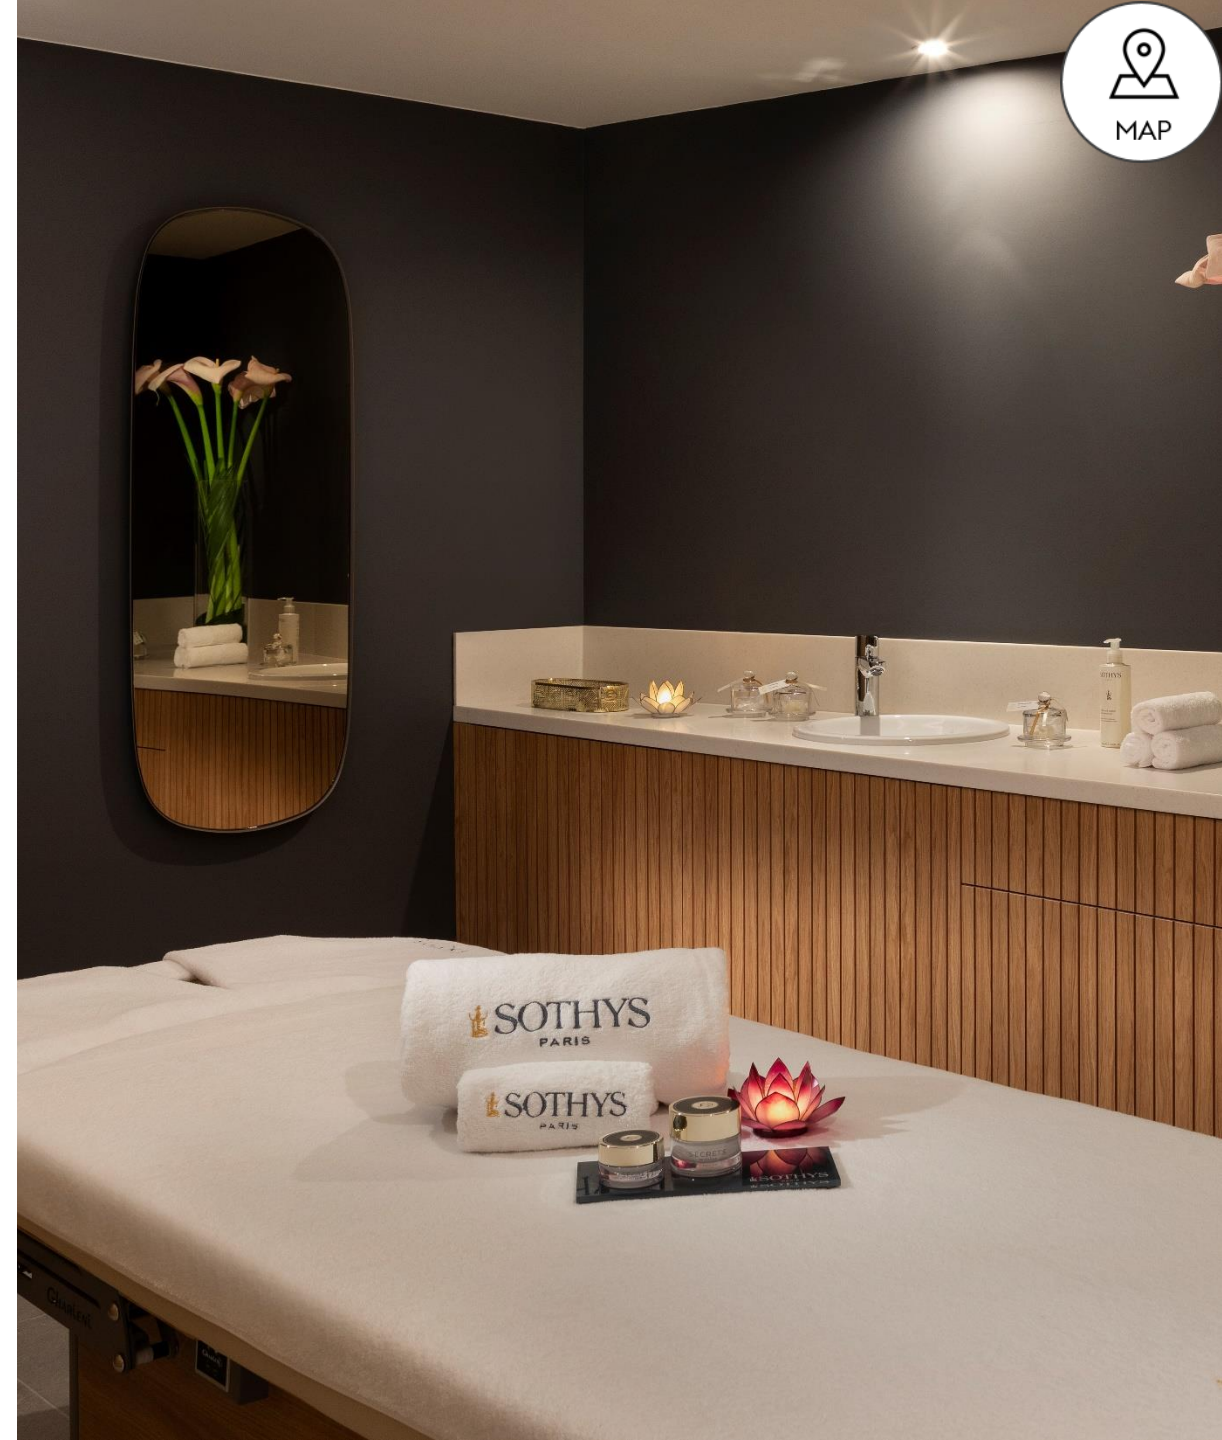

PAMPER BAR

- NAIL BAR & MAKEUP RETOUCH WITH BEFORE BEAUTY
- BARBER SERVICES WITH LA BARBIÈRE DE PARIS
- HEALTHY FOOD & COCKTAILS
- CAN BE PRIVATIZED

Treat yourself & have fun.

Manicures, barber services, makeup retouching... in a cocoon that opens onto the outdoors. The Pamper Bar offers express beauty services that adapt to the season. Before a meeting, wrapped in a bathrobe before enjoying the spa, over a cocktail. Whatever you please. Privatize the Pamper bar and organize a pamper party to surprise your guests.

Wellness Lounge

Relax & Decompress.

The wellness lounge provides guests with moments of deep relaxation. This sophisticated designed space features a swimming pool, sauna and steam room.

Co-Table

Exchange & Kick Back