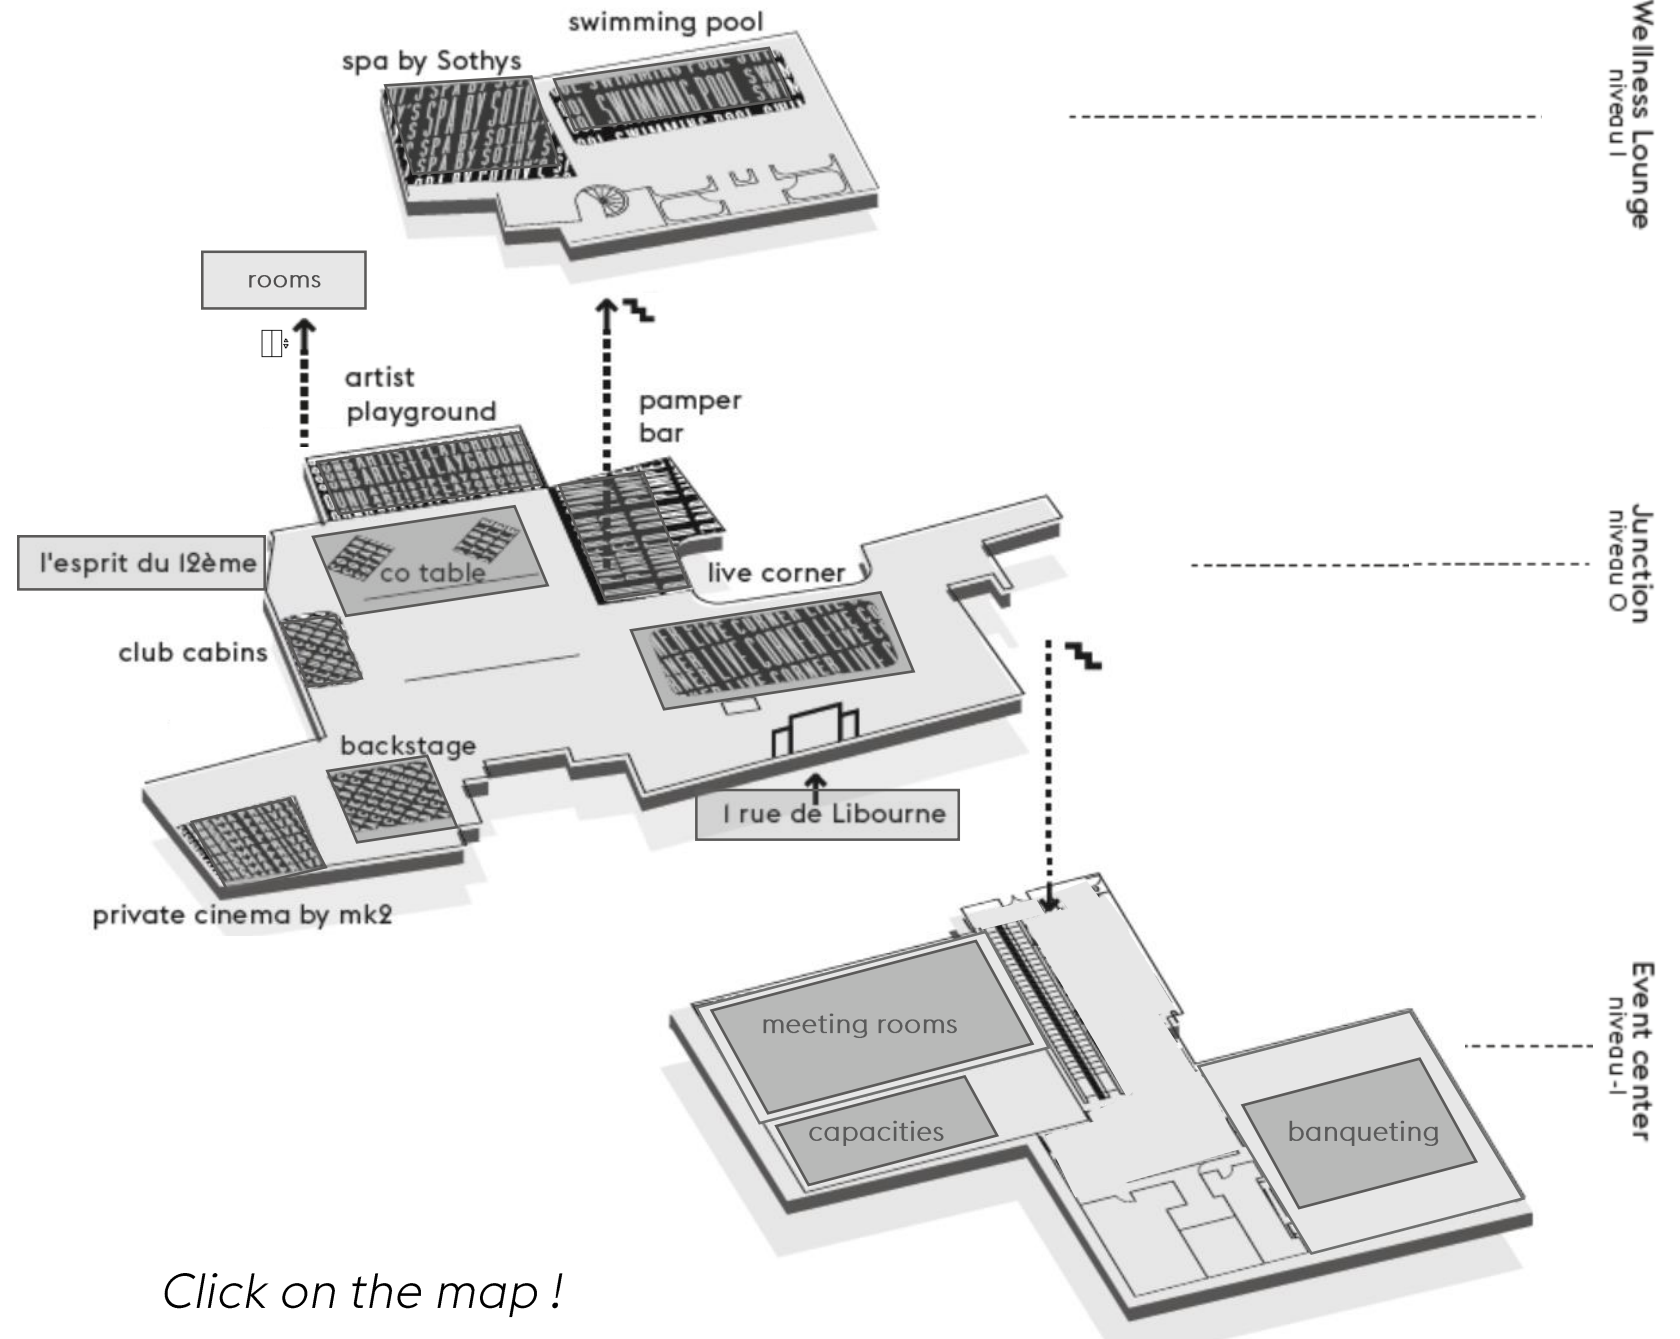

CLUB CABINS

CORNER
SHOP

WELLNESS LOUNGE

pool, steam room, hammam, spa

FITNESS
ROOM

1 PATIO

VIBE
MANAGERS

EXPLORE
EXPLORE

OUR

PLAYGROUND
PLAYGROUND

Click on the map !

1 PRESIDENTIAL SUITE
10th floor – 105 m²

10 DUPLEX SUITE
10th floor – 50 m²

9 JUNIOR SUITE
Angle view - 40 m²

86 DELUXE
8th / 9th / 10th floor – 27 m²

84 SUPERIOR
Double / Double double (4 people) – 27 m²
Including 16 connecting rooms