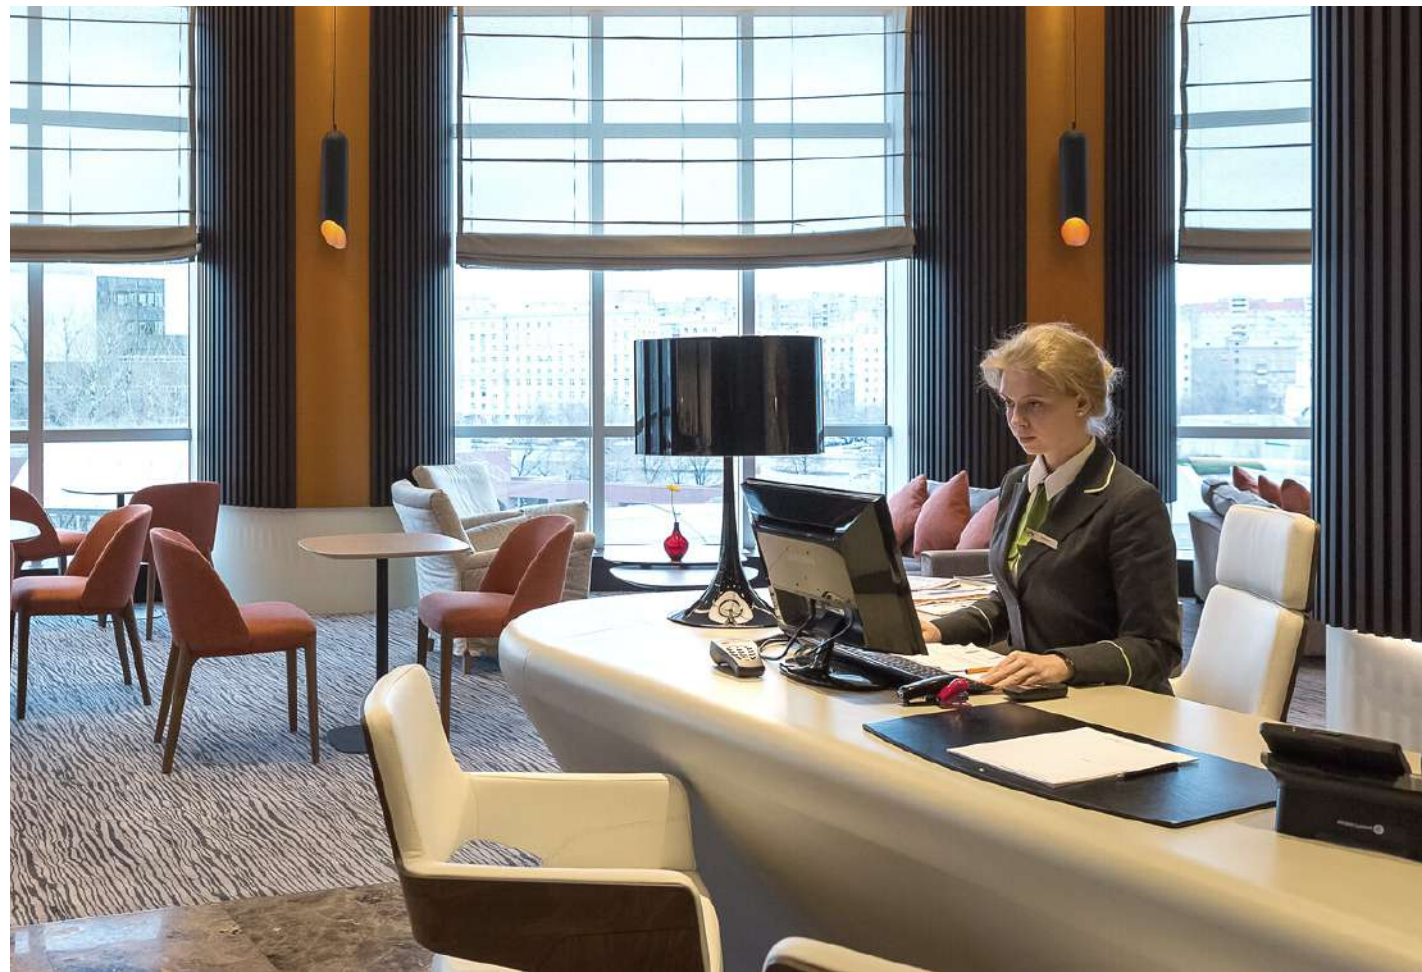

PÜROVEL SPA & SPORT

3RD FLOOR

ACCESS TO SWISSMING POOL, JACUZZI,
SAUNA AND GYM IS INCLUDED INTO ROOM RATE

ENJOY HEALTHY LIFESTYLE IN HARMONY WITH YOUR BODY AND EXPERIENCE "VITALITY" - OUR CONCEPT OF WELLBEING AND REPLENISHING THE VITAL ENERGY, INSPIRED BY THE NATURAL BEAUTY OF THE SWISS ALPS: MOUNTAIN STREAMS, ICY PEAKS AND THE PURE FRESH AIR. PÜROVEL SPA TREATMENTS USE COSMETICS AND ORGANIC ESSENTIAL OILS FROM SWITZERLAND, AND ARE A PLEASANT AND EFFECTIVE WAY TO RE-ENERGIZE AND RESTORE THE LIFE BALANCE.

SWISS EXECUTIVE LOUNGE

3RD FLOOR

SERVICES OF THE LOUNGE ARE INCLUDED INTO A STAY
AT ROOMS OF HIGHER CATEGORIES AND SUITES

GUESTS WHO HAVE RESERVED AN UPGRADED ROOM OR SUITE FOR THEIR STAY CAN CHECK-IN AT THE HOTEL IN THE CALM AND COZY ATMOSPHERE OF THE CLUB LOUNGE, ENJOY A COFFEE OR BREAKFAST WHILE WAITING FOR THE ROOM IF THEY ARRIVE AT THE HOTEL BEFORE THE CONFIRMED CHECK-IN TIME.