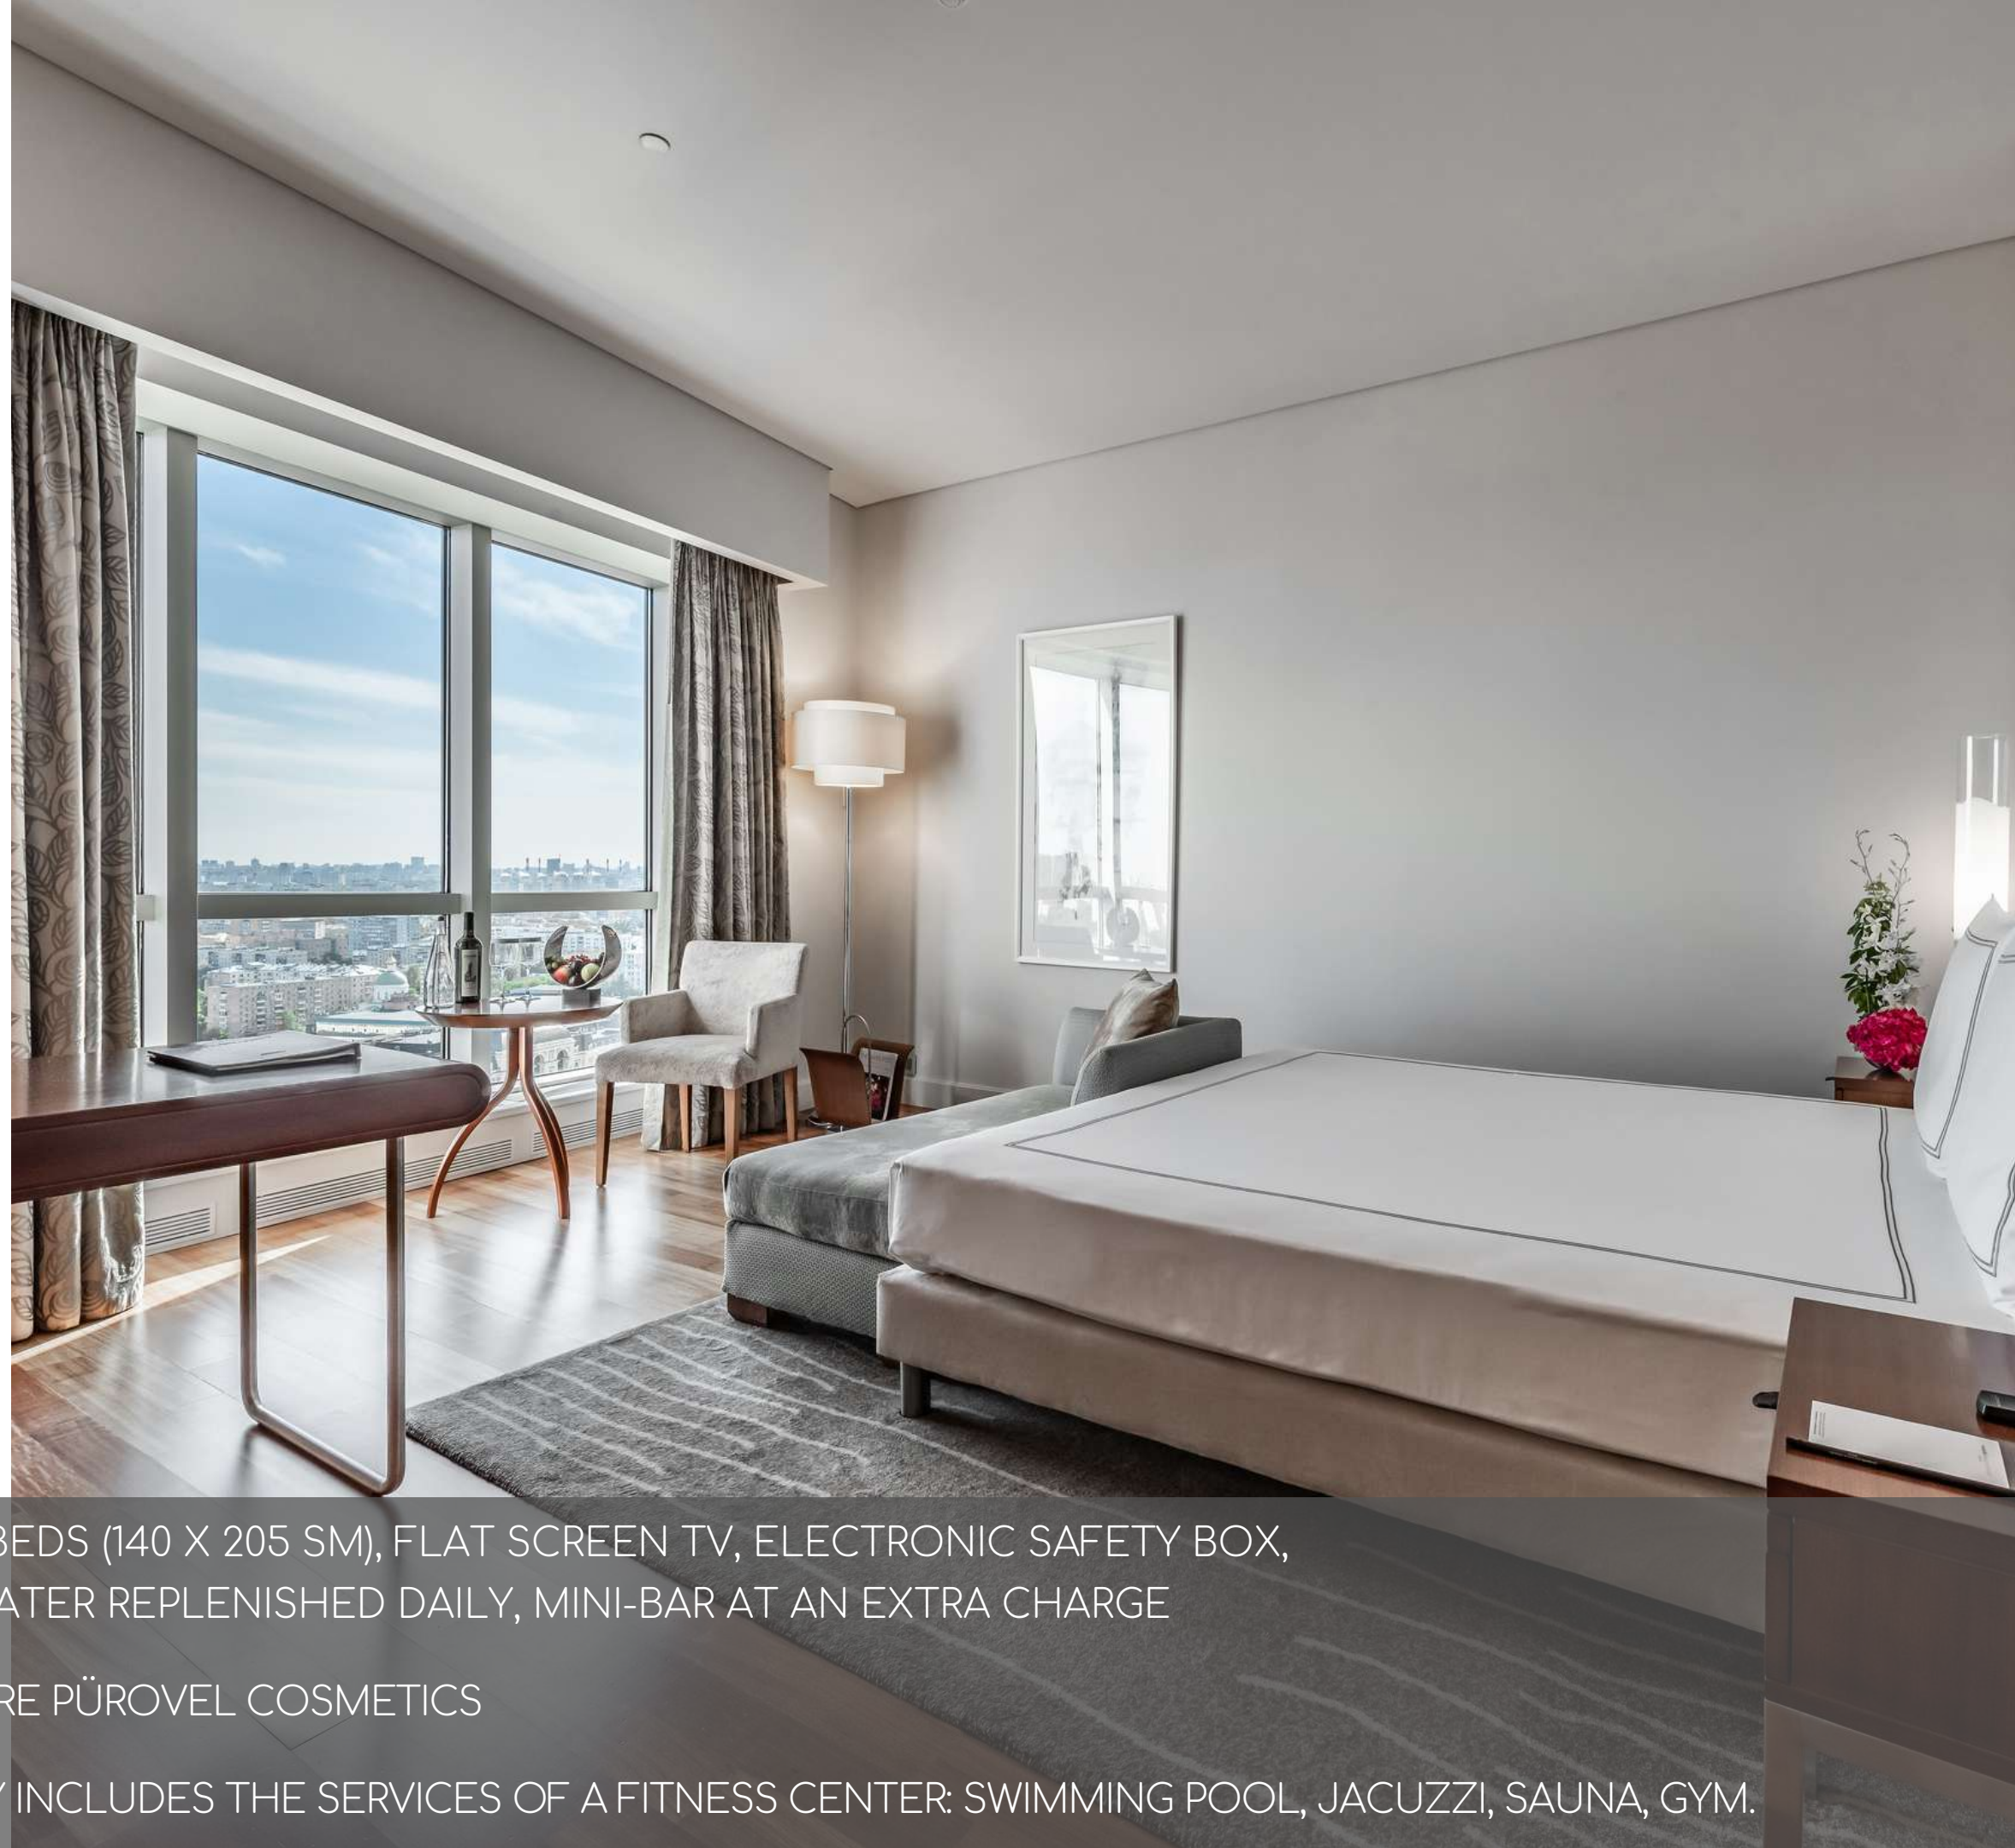

PÜROVEL SPA & SPORT

3RD FLOOR

ACCESS TO SWISSMING POOL, JACUZZI,
SAUNA AND GYM IS INCLUDED INTO ROOM RATE

ENJOY HEALTHY LIFESTYLE IN HARMONY WITH YOUR BODY AND EXPERIENCE "VITALITY" - OUR CONCEPT OF WELLBEING AND REPLENISHING THE VITAL ENERGY, INSPIRED BY THE NATURAL BEAUTY OF THE SWISS ALPS: MOUNTAIN STREAMS, ICY PEAKS AND THE PURE FRESH AIR. PÜROVEL SPA TREATMENTS USE COSMETICS AND ORGANIC ESSENTIAL OILS FROM SWITZERLAND, AND ARE A PLEASANT AND EFFECTIVE WAY TO RE-ENERGIZE AND RESTORE THE LIFE BALANCE.

SWISS EXECUTIVE LOUNGE

3RD FLOOR

SERVICES OF THE LOUNGE ARE INCLUDED INTO A STAY
AT ROOMS OF HIGHER CATEGORIES AND SUITES

GUESTS WHO HAVE RESERVED AN UPGRADED ROOM OR SUITE FOR THEIR STAY CAN CHECK-IN AT THE HOTEL IN THE CALM AND COZY ATMOSPHERE OF THE CLUB LOUNGE, ENJOY A COFFEE OR BREAKFAST WHILE WAITING FOR THE ROOM IF THEY ARRIVE AT THE HOTEL BEFORE THE CONFIRMED CHECK-IN TIME.

SWISS BUSINESS ADVANTAGE ROOM

BRIGHT ROOMS OF MIN. 35 SQ. M.
WITH FLOOR TO CEILING WINDOWS
FLOORS FROM 5 TO 16
SHOWER AND BATHTUB IN EVERY ROOM

IN THE ROOM: KING SIZE BED (190 X 210 SM) OR QUEEN SIZE BEDS (140 X 205 SM), FLAT SCREEN TV, ELECTRONIC SAFETY BOX, NESPRESSO COFFEE-MACHINE, TEA/COFFEE AND MINERAL WATER REPLENISHED DAILY, MINI-BAR AT AN EXTRA CHARGE