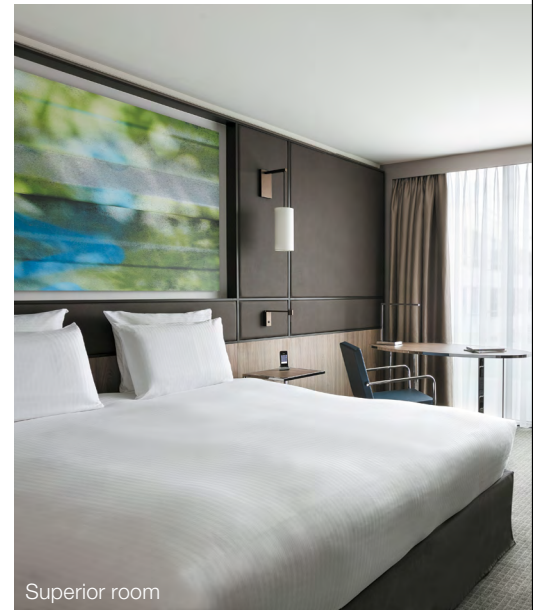

LIVE corner bar

THE IDEAL LOCATION

- 3 min walk from modern metro line 14
- 5 min by metro from Gare de Lyon
- 1 min walk from Bercy Village
- 3 min walk from the Seine

Pamper Bar x La Barbrière de Paris x Before Beauty Bar

Indoor pool

400 SQM OF WELLNESS LOUNGE

Daylight swimming-pool, sauna, steam-room

4 MODERN AND CREATIVE F&B OFFERS

Bistronomic at l'Esprit du 12ème
Evolutionary at the LIVE corner bar
Healthy at the Pamper bar
Tailored and surprising banquet