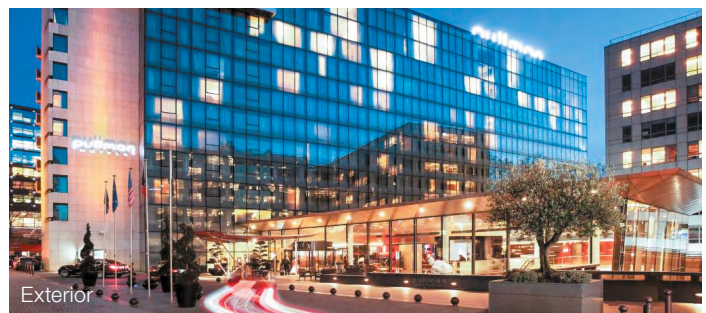

Exterior

HOW TO FIND US

- Metro: line 14 "Cour Saint-Emilion"
- BUS: LINE 24 "TERROIRS DE FRANCE"

FROM THE AIRPORTS:

- Paris Roissy CDG 20 kms (RER B, line 14)
- Paris Orly 12 kms (Go C Paris, RER C, line 14)