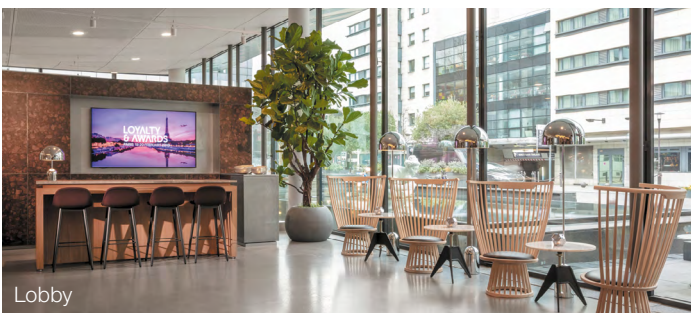

Exterior

Lobby