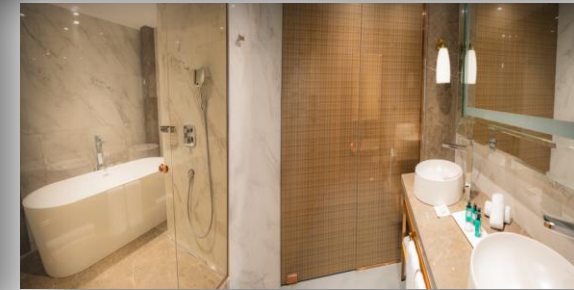

SUPERIOR ROOM

Superior rooms blend traditional and contemporary design with generous rooms features.

Room Features • Between 35-42 sqm • LED TV • High speed WiFi • Luxury Bathroom Amenities • Air Conditioning • Safe • Minibar • Desk • In-room Coffee & Tea facilities

LUXURY ROOM

Floor to ceiling windows and large furnished rooms create the city escape experience to travelers.

Room Features • Between 35-42 sqm • LED TV • High speed WiFi • Luxury Bathroom Amenities • Air Conditioning • Safe • Minibar • Desk • In-room Coffee & Tea facilities

LUXURY ROOM WITH BOSPHORUS

Welcome you with sunlight flows amid the elegance of Bosphorus.

Room Features • Between 35-42 sqm • LED TV • High speed WiFi • Luxury Bathroom Amenities • Air Conditioning • Safe • Minibar • Desk • In-room Coffee & Tea facilities

SIGNATURE SUITE

Exclusive privileges take you an unforgettable journey by the breathtaking view of the Bosphorus.

Room Features • 88 sqm • Bosphorus View • Terrace
Section • Seperate living area • Club Millésime Lounge
Access • LED TV • High speed WiFi • Hermés Amenities • Air
Conditioning • Safe • Minibar • Desk • In-room Coffee & Tea
facilities