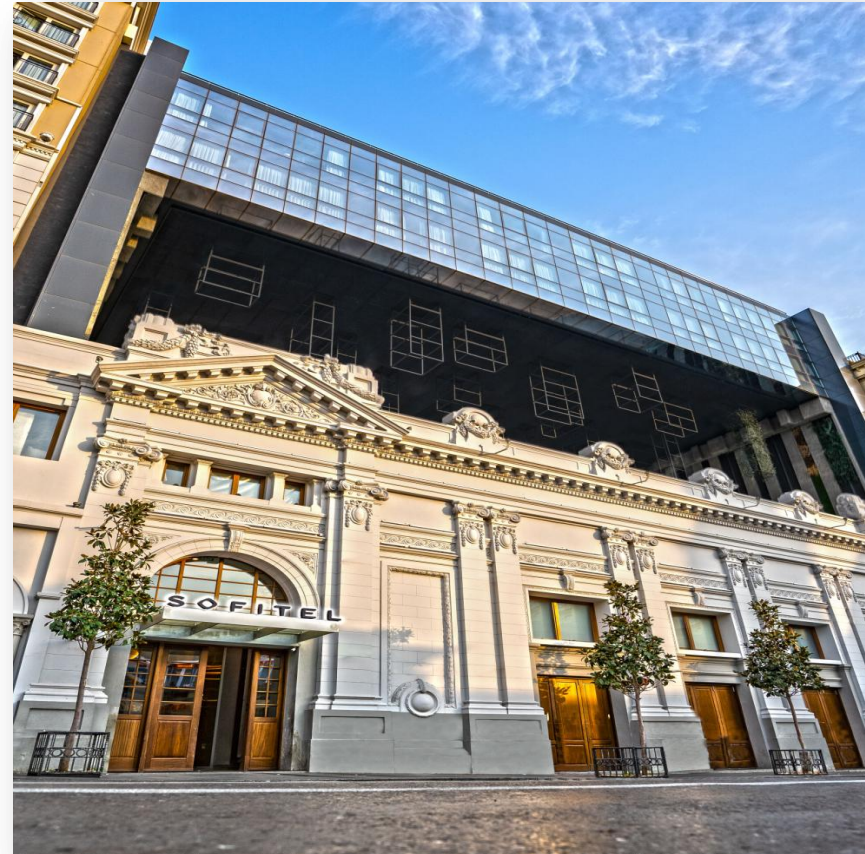

Texture of the city meets the spirit of the Bosphorus at Sofitel Istanbul Taksim situated only few steps away from the fascinating location that has hosted hundreds of different cultures and awaits its guests.

Sofitel Istanbul Taksim Istanbul is a vibrant beacon of life, drawing people in from near and far, where you can indulge in and blend into the flow of the exotic and enchanting Istanbul as a true discerning “Gentilhomme”.

- 202 ROOMS INCLUDING 33 SUITES
- THE OVEN (LOUNGE & BAR)
- LA TABLE (BUFFET BREAKFAST)
  (DINING FOR PRIVATE EVENTS)
- CLUB MILLÉSIME
- 2 BALLROOMS
- 4 BREAKOUT ROOMS
- SOFITELE SPA WITH 7 TREATMENT ROOMS
- SOFITELE FITNESS
- 1 INDOOR & 1 OUTDOOR SWIMMING POOL