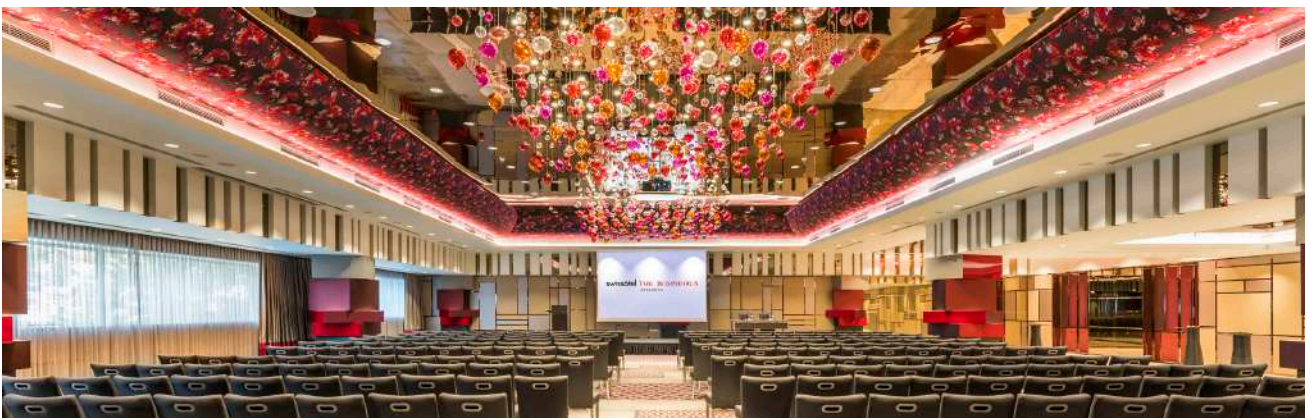

## PÜROVEL SPA & SPORT

Set amongst landscaped gardens and overlooking the spectacular Bosphorus lies over 4,000 square meter Pürovel Spa & Sport facilities. Pürovel Spa & Sport offers serenity and rejuvenation with a full range of exclusively relaxing treatments, 14 treatment rooms, which include 3 suites for couples, 2 Turkish hammams, and relaxation lounges. Additional facilities include steam bath, sauna, indoor and outdoor swimming pools, pilates studios, group fitness classes, and personal training, all make sure you feel invigorated and revitalized.

## TECHNOLOGY MEETS DESIGN

Istanbul is a city where the traditional meets the modern. You'll experience Swissôtel The Bosphorus, Istanbul's cutting-edge meeting and conference facilities in the heart of Istanbul. With 29 function rooms in all layout and sizes, including three ballrooms for up to 1,600 people, you'll be able to choose the perfect space for your next meeting or conference. True to our hospitality, we also offer a wide selection of banquet and catering options from the best of Swiss and Alpine cuisine to international delicacies, and from private dinners to impressive gala functions. Need help in deciding? Our professional planners will assist you. Our approach to technology is simple: offer the best. Think easy-to-use audio & visual equipment and state-of-the-art lighting scenarios -including the option to let in daylight. Choose screen sizes up to 6m x 7m. Choose LCD projection. Or choose a room with the view of the Bosphorus. Beautiful events and meetings begin at Swissôtel.