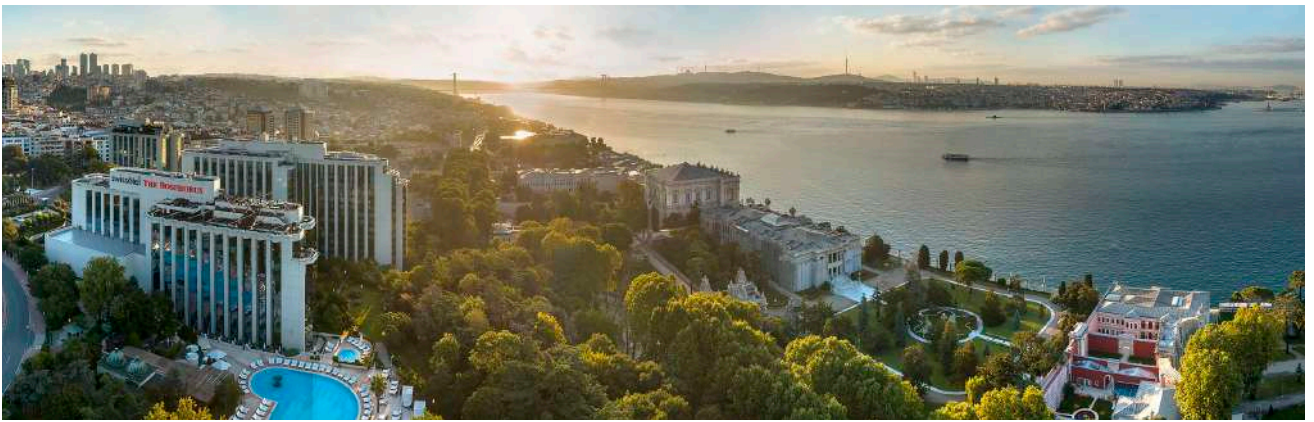

## RESTAURANTS AND BARS

Swissôtel The Bosphorus, Istanbul is also a hot spot with its stylish restaurants serving the exclusive tastes of world cuisine. Sabrosa; known especially for its weekend brunches, serves Turkish, Swiss and world cuisines with a healthy touch. 16 Roof is a real destination with a great view over Bosphorus and nice cocktails. Chalet, decorated with authentic mountain lodge style, lets you forget about the city with its Alpine flavors, accompanied by the fireplace. Finally, GABBRO, bringing a new breath to the eating & drinking experience in the heart of the Bosphorus, serves the most special flavours from the world cuisines.

## PÜROVEL SPA & SPORT

Set amongst landscaped gardens and overlooking the spectacular Bosphorus lies over 4,000 square meter Pürovel Spa & Sport facilities. Pürovel Spa & Sport offers serenity and rejuvenation with a full range of exclusively relaxing treatments, 14 treatment rooms, which include 3 suites for couples, 2 Turkish hammams, and relaxation lounges. Additional facilities include steam bath, sauna, indoor and outdoor swimming pools, pilates studios, group fitness classes, and personal training, all make sure you feel invigorated and revitalized.