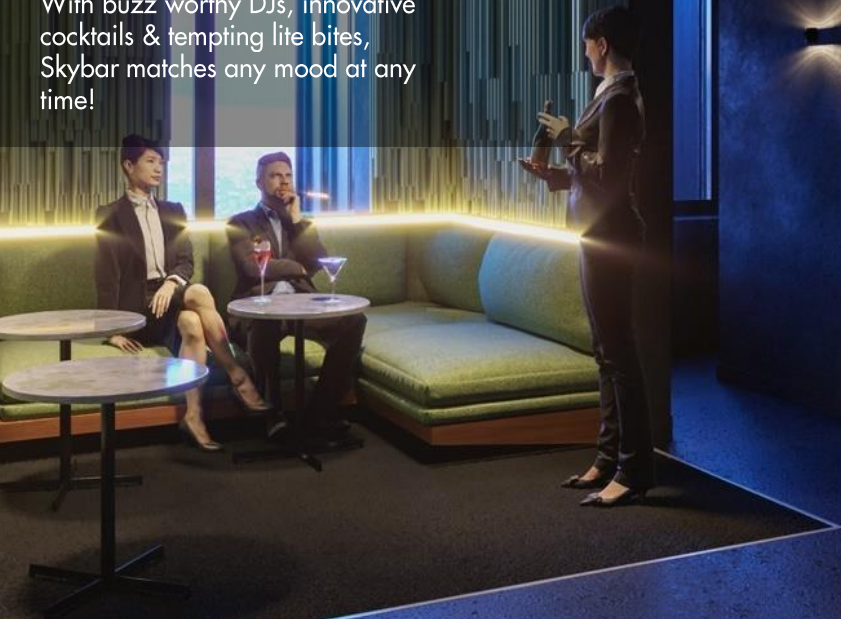

DESTINATION
MONTPARNASSE ●

HOME ●

DREAM

SKYBAR

PARIS

With buzz worthy DJs, innovative cocktails & tempting lite bites, Skybar matches any mood at any time!

CONTACTS

DREAM