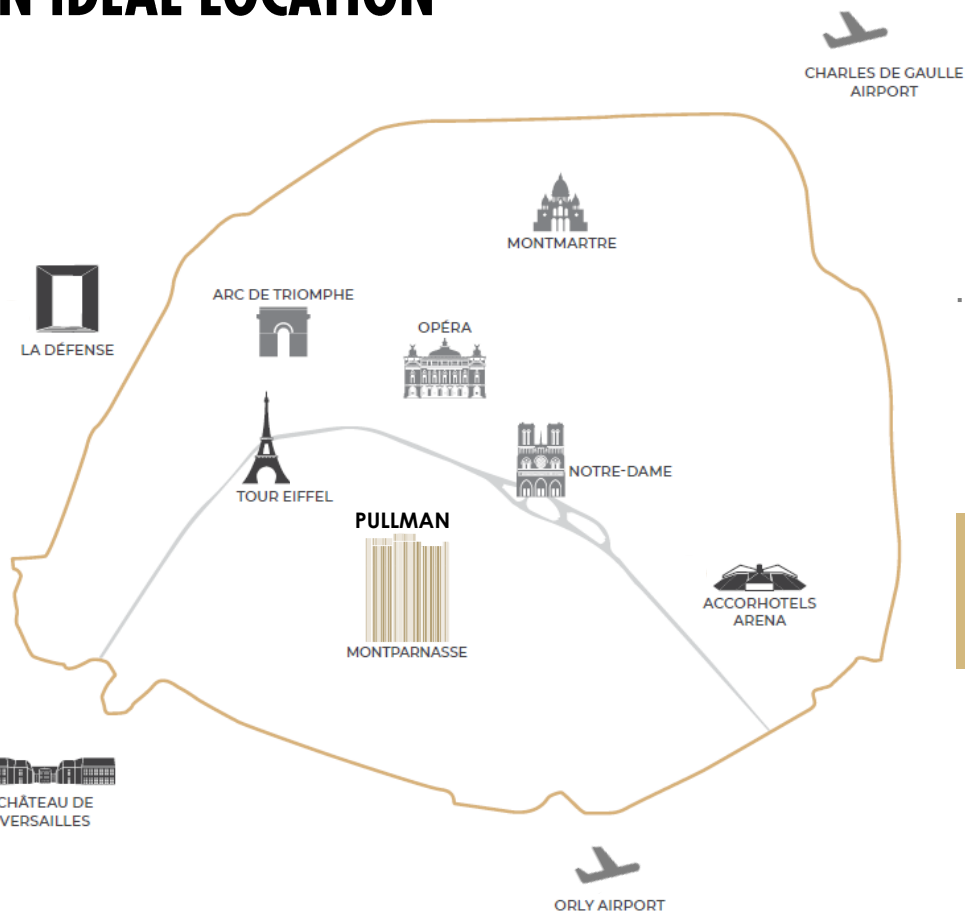

CONTACTS

DREAM

PLAY

MEET

SLEEP

EAT

WELCOME

DESTINATION
MONTPARNASSE

HOME

AN IDEAL LOCATION

Orly Airport: 35 min
CDG Airport: 1h

Montparnasse train station
100m

Metro lines 4, 6, 12, 13 &
bus lines
2 minutes

A perfect location to explore Paris' streets, visit iconic monuments, enjoy a coffee in Saint-Germain-des-Près or shop at Le Bon Marché.