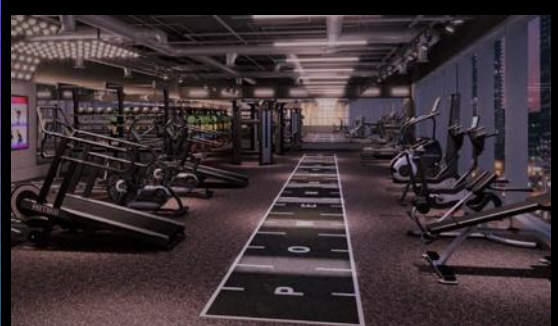

EVENT CENTER 3 – ROOM CAPACITY

ROOMS	SURFACE (SQM)	HEIGHT (M)	THEATER	CLASSROOM	U-SHAPE	BOARD	CABARET	BANQUET ROUNDS	SEATED BUFFET	COCKTAIL
LEVEL IV - EVENT CENTER GREEN ROOMS & SUITES										
Green Suite 1	96	2,80	60	32	26	28	32	50	50	70
Green Suite 2	39	2,80	25	-	-	14	-	-	-	-
Green Room 1	32	2,80	25	12	12	14	12	-	-	-
Green Room 2	45	2,80	35	18	18	20	18	-	-	-
Green Room 3	32	2,80	25	12	12	14	12	-	-	-
Green Room 4	53	2,80	48	22	20	24	22	40	40	50
Green Room 5	53	2,80	48	22	20	24	22	40	40	50
Green Room 6	55	2,80	48	22	20	24	22	40	40	50
Green Room 7	58	2,80	48	22	20	24	22	40	40	50
Green Room 8	40	2,80	30	16	16	18	16	-	-	-
Green Room 9	32	2,80	25	12	12	14	12	-	-	-
Green Room 10	68	2,80	54	24	22	26	24	40	40	54
Green Room 11	66	2,80	54	24	22	26	24	40	40	54
Green Room 12	35	2,80	25	12	12	14	12	-	-	-
Green Room 13	32	2,80	25	12	12	14	12	-	-	-
Grand Terrace	800	-	-	-	-	-	-	-	-	-

- CONTACTS
- DREAM
- PLAY
- **MEET**
- SLEEP
- EAT
- WELCOME
- DESTINATION MONTPARNASSE
- HOME

PLAY

- CONTACT ●
- DREAM ●
- PLAY ●
- MEET ●
- SLEEP ●
- EAT ●
- WELCOME ●
- DESTINATION MONTPARNASSE ●
- HOME ●