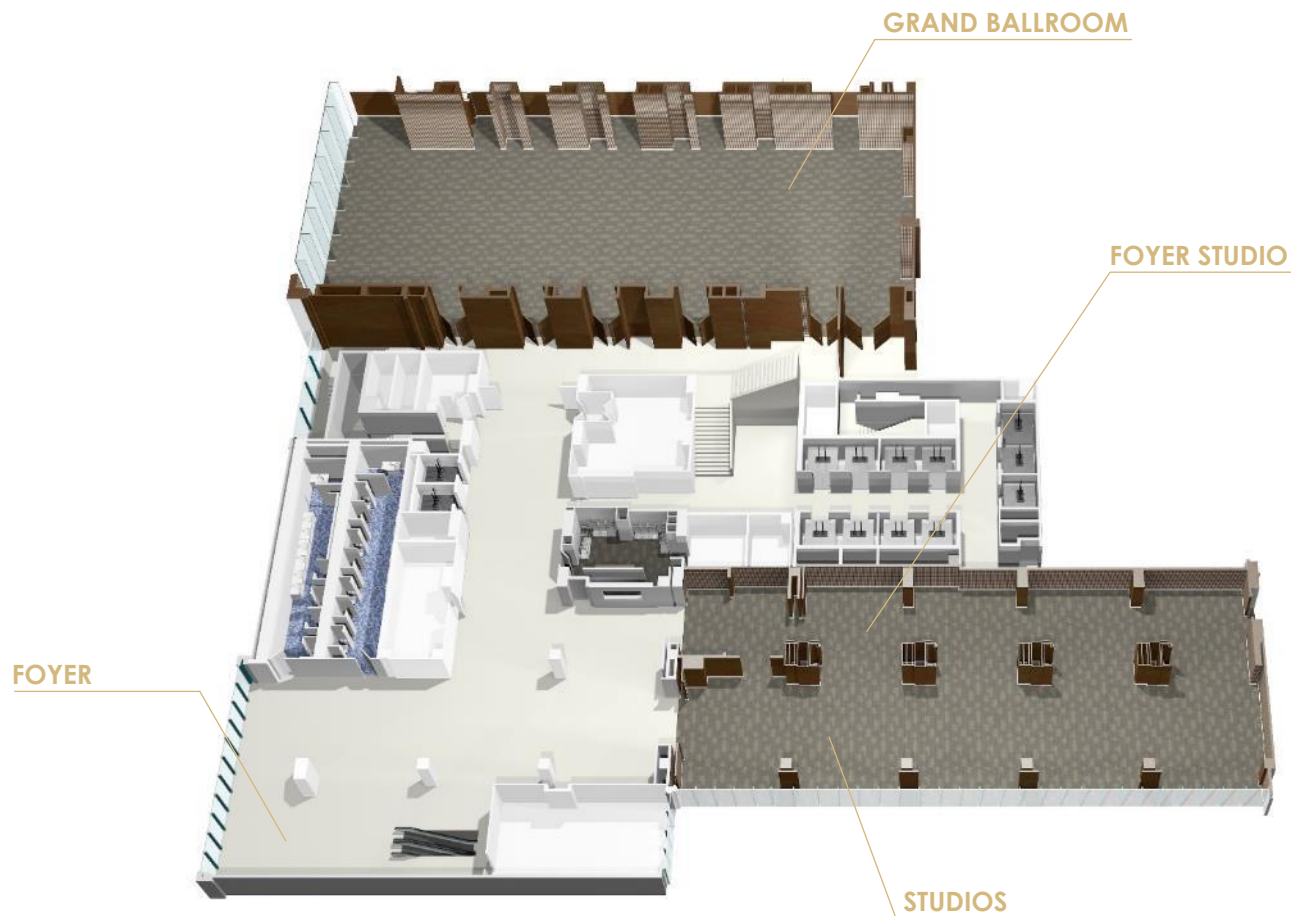

MEET

SLEEP

EAT

WELCOME

DESTINATION
MONTPARNASSE

HOME

EVENT CENTER 2

- CONTACTS ●
- DREAM ●
- PLAY ●
- MEET ○
- SLEEP ●
- EAT ●
- WELCOME ●
- DESTINATION MONTPARNASSE ●
- HOME ●

EVENT CENTER 2 – ROOM CAPACITY

ROOMS	SURFACE (SQM)	HEIGHT (M)	 THEATER	 CLASSROOM	 U-SHAPE	 BOARD	 CABARET	 BANQUET ROUNDS	 SEATED BUFFET	 COCKTAIL
LEVEL III - EVENT CENTER BALLROOM & STUDIOS										
Grand Ballroom	742	7	726	336	-	-	308	624	504	715
Ballroom 1	248	7	192	96	-	-	98	192	156	220
Ballroom 2	107	7	108	40	-	-	56	96	72	105
Ballroom 3	216	7	192	96	-	-	98	192	156	200
Ballroom 4	171	7	144	64	-	-	77	144	108	160
Ballroom 1-2	355	7	315	175	-	-	161	300	264	320
Ballroom 1-2-3	494	7	529	256	-	-	224	480	408	530
Ballroom 2-3	323	7	310	160	-	-	140	288	240	305
Ballroom 2-3-4	494	7	473	240	-	-	224	432	360	470
Ballroom 3-4	387	7	374	192	-	-	189	324	288	360
Foyer Grand Ballroom	450	-	-	-	-	-	-	-	-	370
Studios	326	3	-	-	-	-	98	240	240	276
Studio 1 to 5	from 54	3	42	18	16	20	28	48	48	60
Studio 1-2	121	3	88	32	-	-	56	96	96	110
Studio 1-2-3	188	3	136	48	-	-	84	144	144	170
Studio 1-2-3-4	256	3	-	-	-	-	91	192	192	220
Studio 2-3	134	3	88	32	-	-	56	96	96	110
Studio 2-3-4	202	3	136	48	-	-	84	144	144	170
Studio 2-3-4-5	272	3	-	-	-	-	91	192	192	220
Studio 3-4	135	3	88	32	-	-	56	96	96	110
Studio 3-4-5	205	3	136	-	-	-	84	144	144	170
Studio 4-5	135	3	88	32	-	-	56	96	96	110
Foyer Studios	190	2,5	-	-	-	-	-	-	-	120
Grand Studios (= Studios + Foyer Studios)	516	2,5 - 3	-	-	-	-	-	336	300	390
Foyer Grand Ballroom + Grand Studios	966	-	-	-	-	-	-	-	-	850